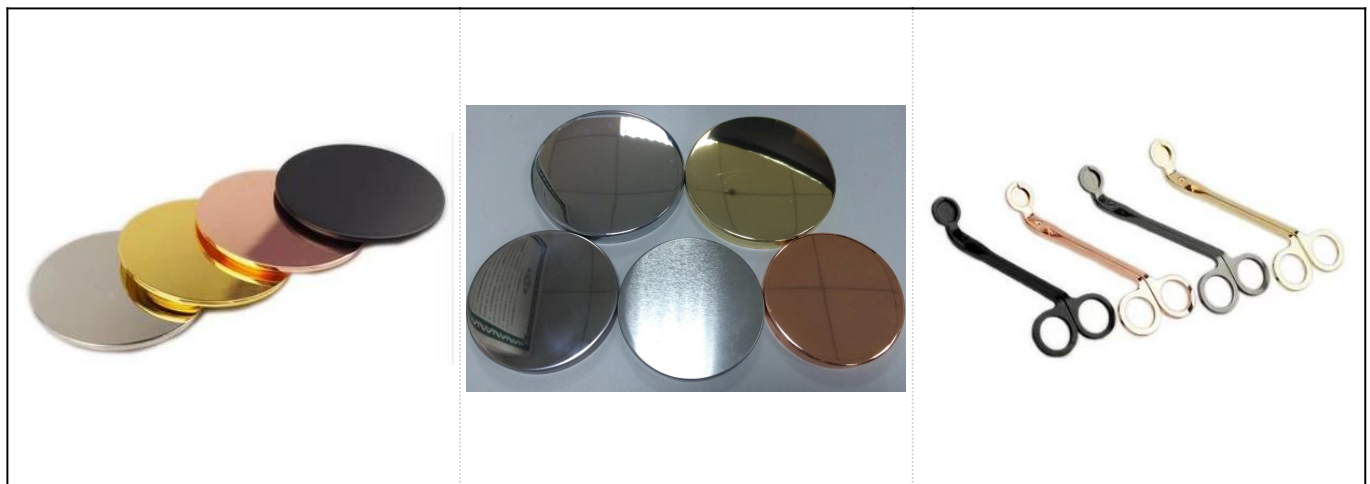

Regular hot sale items					
SGR8080		Dia:80mm Height:54mm Capacity:290ml/ 10oz	SGR135 5		Dia:135mm Height:54mm Capacity:470ml/ 16oz
SGQH150 10808		Dia:128mm Height: 63mm Capacity:560ml/ 19oz	SGMSL1 5110302		Dia: 132mm Height: 58mm Capacity: 280ml/ 9.5oz
SGQH150 10805		Dia:61mm Height:37mm Capacity:120ml/ 4oz	SGQH15 010804		Dia:83mm Height:44mm Capacity:210ml/ 7.1oz

Matchade tillbehör:

Office & Sample Room

Sunny Glassware är en ledande ljus hållare leverantör i Kina sedan 1992, våra glas / keramik / betong ljus burkar etc. och matchade accessories