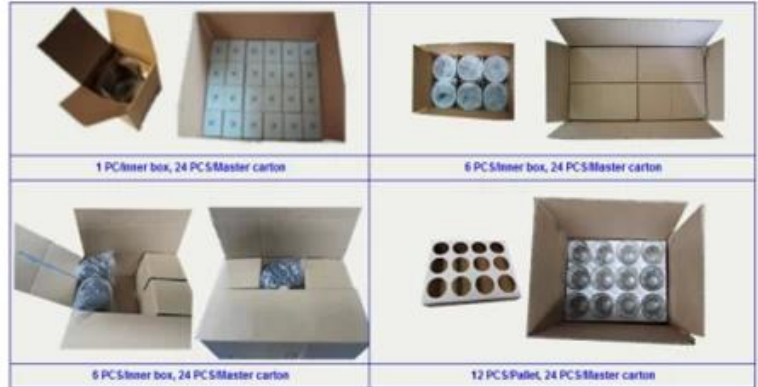

Patent nr: 201630655323.4

Factory Show

01 Factory

Surface Treatment

10+ production lines

□ Spraying

□ Engraving

□ Electroplating

□ Silk-screen

- Spraying
- Engraving
- Electroplating
- Silk-Screen

Commonly Package

- ❑ Carton
- ❑ Palletizing
- ❑ Gift box
- ❑ Normal safe export packaging

Carton

Gift Box

Pallet

Logistics Service