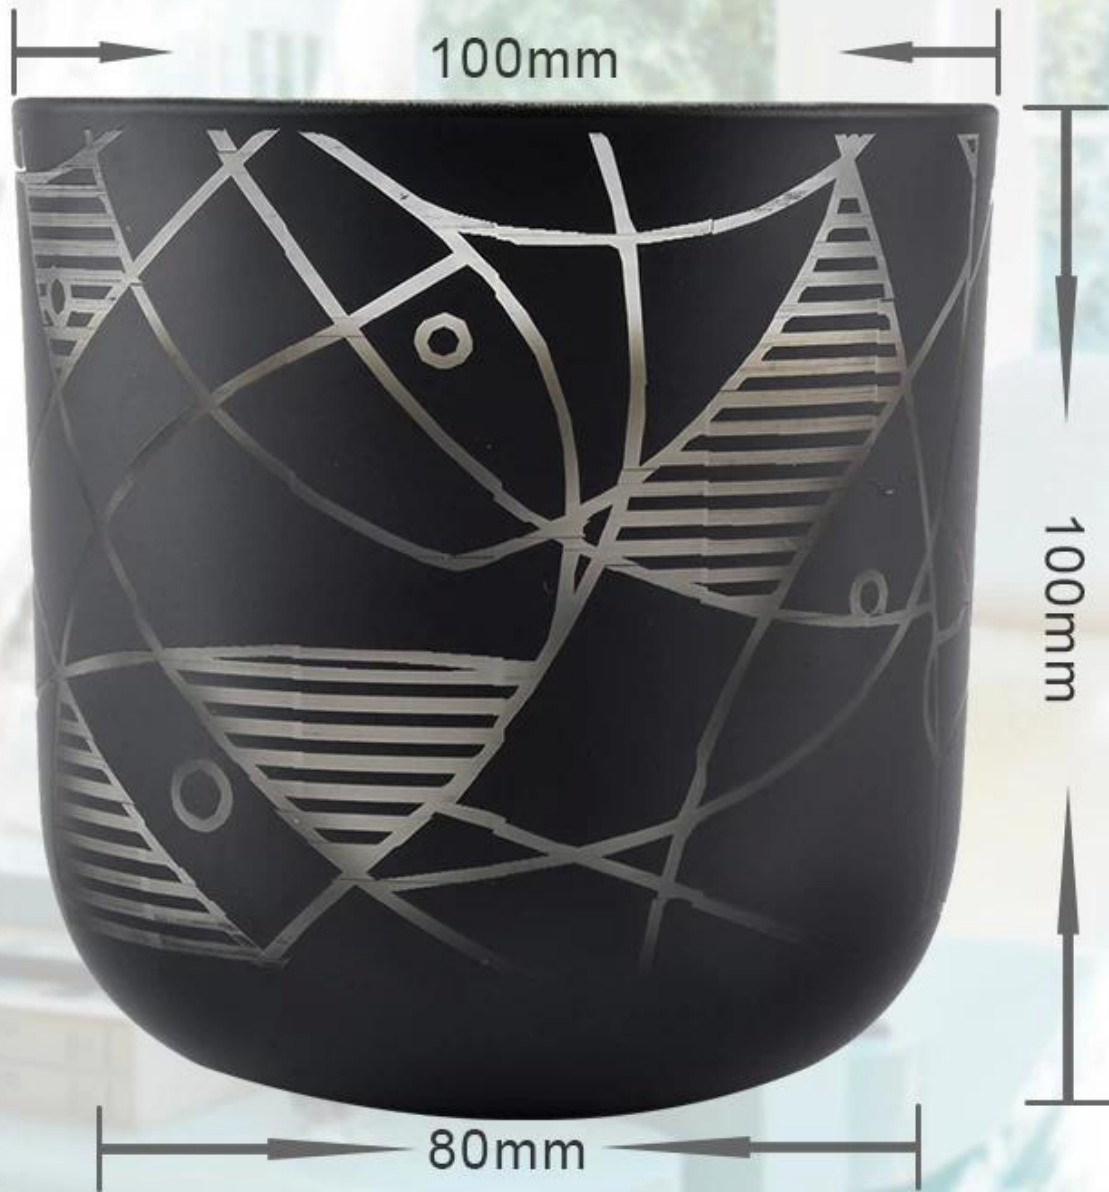

NNNS Unny 26 30

NS Sunny Glassware 8 0%

We

Sunny

NS product

17 480ml

PRODUCT INFORMATION

Classical round bottom glass candle jars, can hold 13oz wax ,
perfect size for home decoration.

Sample Room

Exhibition

COMPANY SHOW

Company

Design Team

GLASS CANDLE JAR

Classical round bottom glass candle jars,
can hold 13oz wax , perfect size for home decoration.

Weight:468g

Capacity:480ml

SGRC191010

DESIGN

Classical round bottom glass candle jars, can hold 13oz wax , perfect size for home decoration.

This design using simple glass candle jar with classical black artwork, new processing technology in traditional glass candle jar make this item meaningful