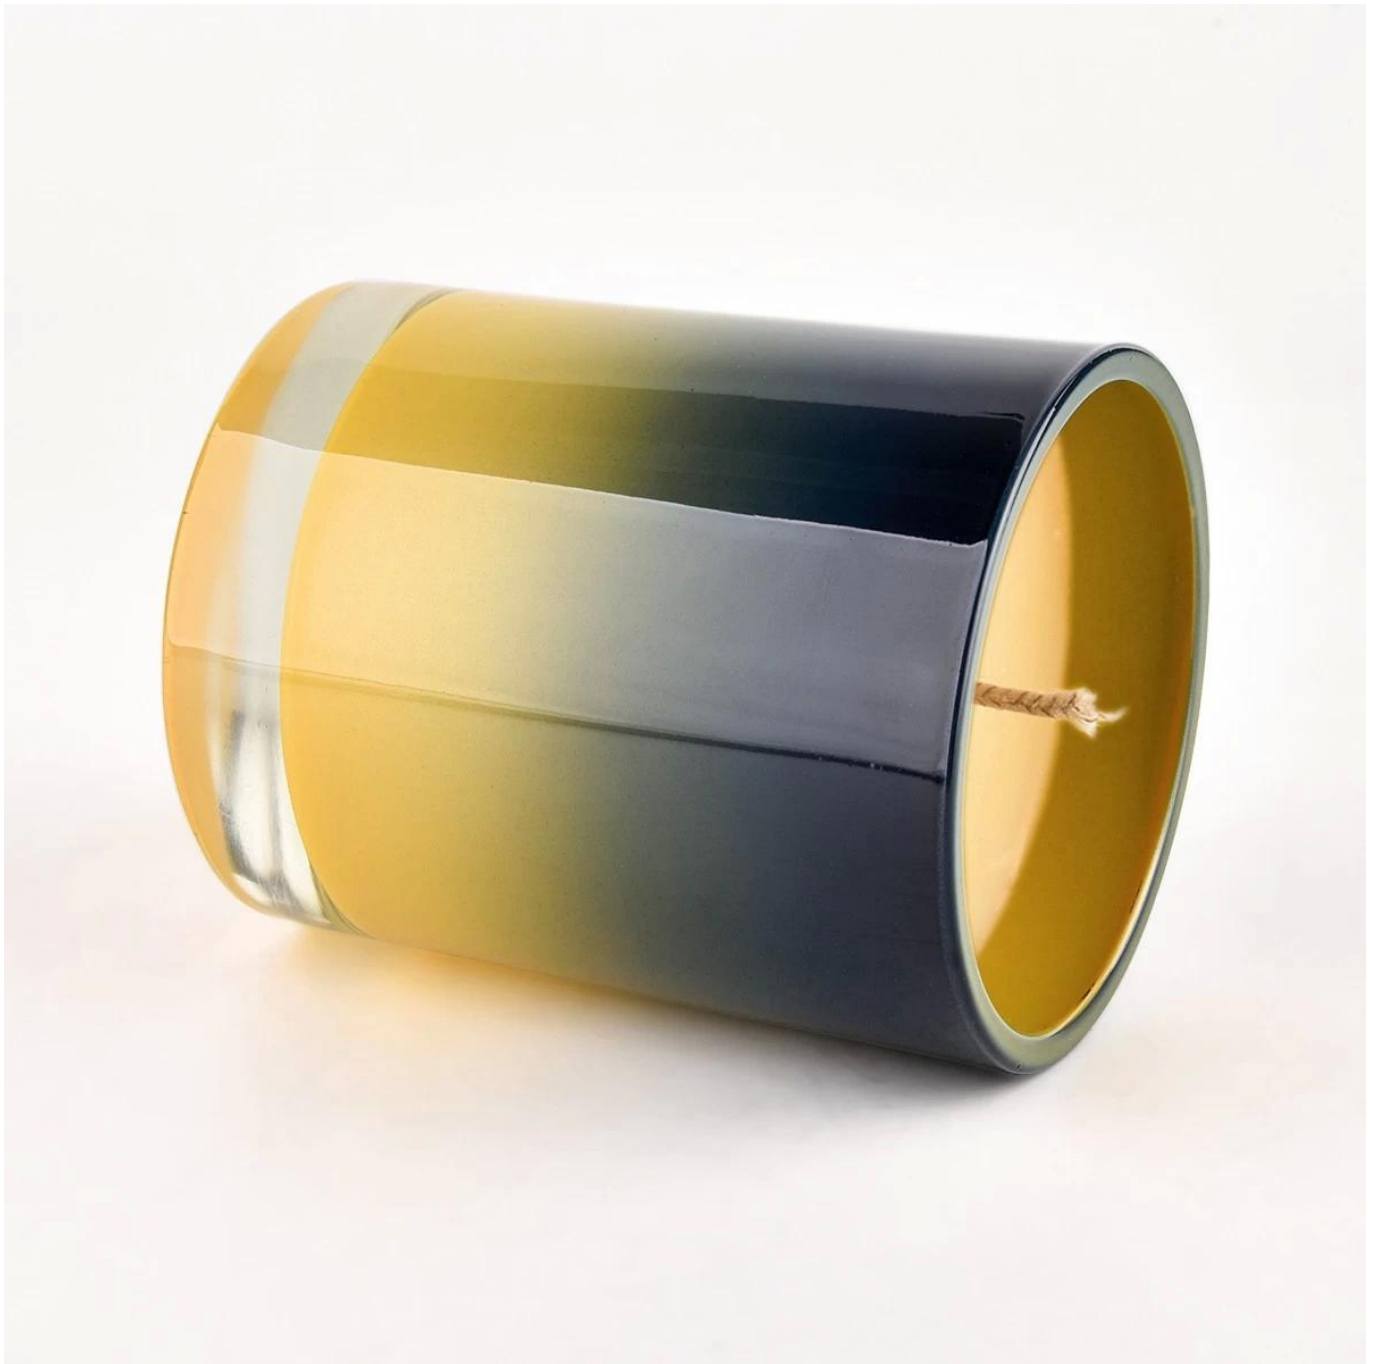

SG228189

Dia: 81 ± 1 mm

98 \pm 1mm

Dia: 76 ± 1 mm

406 \pm 20g

300 \pm 10ml

3,000

SG228189
Dia: 81 ± 1 mm
98 \pm 1mm
Dia: 76 ± 1 mm
406 \pm 20g
300 \pm 10ml
3,000

Application

Festival Gifts

Home Decoration

Wedding Gifts

Christmas Gifts

中国制造之美
Manufacturing Excellence
& Innovation Awards

2017-2018
入围奖
Selected Award

六角回纹香蜡罐