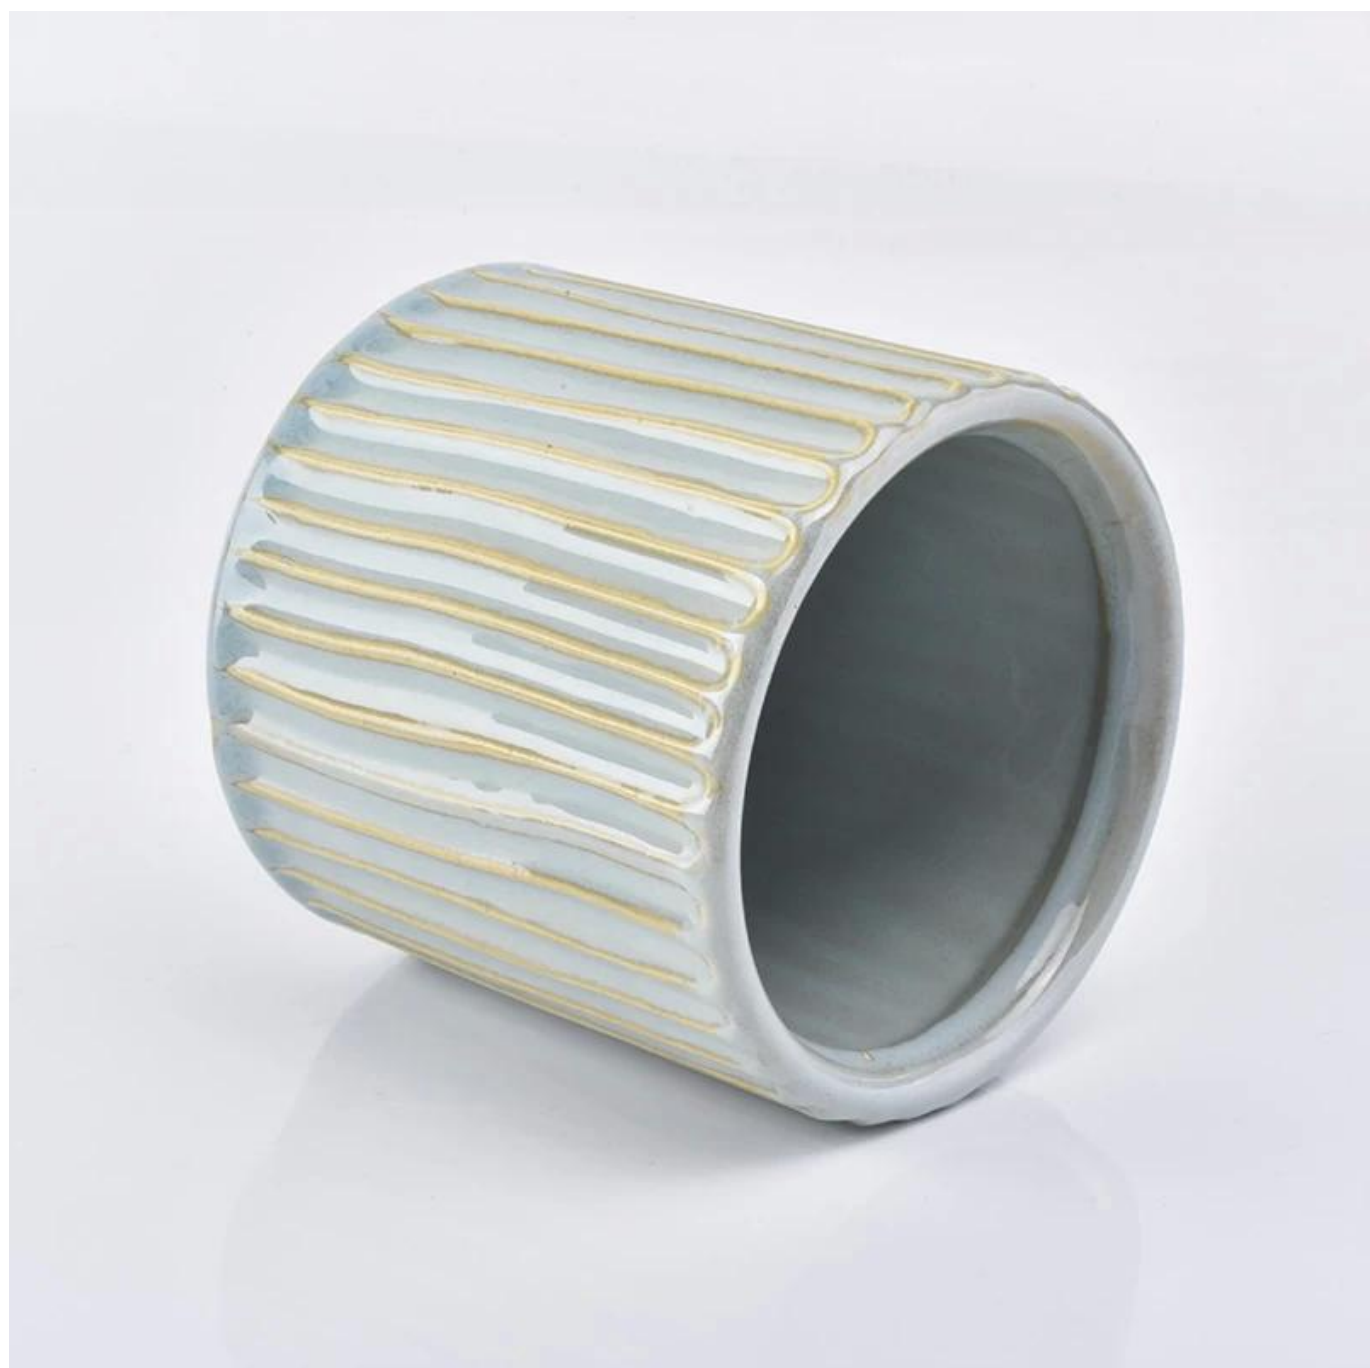

# Product Details

XXXXXXXXXXXXXXXXXXXX	XXXXXXXXXXXXXXXXXXXXXXXXXXXX
XXXXXXXXXXXXXXXXXXXX	SGYC19012238
XXXXXX	XXXXXXXXXXXXXXXXXXXXXXXXXXXXXXX: 100 XXX XXXXXXXXXXXXXXXXXXXXXXXXXXXXXXX: 100 XXX XXXXXXXX: 100 XXX XXXXXXXXXXXX: 350g XXXXXXXX: 580ml
XXXXXXXXXX	10oz 14oz 16oz XXXXXXXXXXXXXXXXXXXX
XXXXXXXXXXXXXXXXXXXX	1.5 XXXXXXXXXXXXXXXXXXXXXXXXXXXXXXXXXXXXXXX 2.15 XXXXXXXXXXXXXXXXXXXXXXXXXXXXXXXXXXXXXXX
XXXXXXXXXX	24 XXXXX / 36 XXXXX / 48 XXXXXXXXXXXXXXXXXXXXXXXXXXXXXXXXXXXXXXX XXXXXXXXXXXXXXXXXXXXXXX
XXXXXXXXXXXX	5000 XXXXX
XXXXXXXXXXXX	XXXXXX 35 XXXXXXXXXXXXXXXXXXXXXXXXXXXXXXX
XXXXXXXXXXXXXXXXXXXX	XXXXXX 30% XXX T / T XXXXXXXXXXXXXXXXXXXXXXXXXXXXXXXXXXXXXXX B / L
XXXXXXXXXXXXXXXXXXXX	1. XXXXXXXXXXXXXXXXXXXXXXXXXXXXXXX 2. FDA, SGS, LFGB test XXXXXXXXX 3. XXXXXXXXXXXXXXXXXXXXXXXXXXXXXXX 4. XXXXXXXXXXXXXXXXXXXXXXXXXXXXXXXXXXXXXXX XXX 5. XXXXXXXXXXXXXXXXXXXXXXXXXXXXXXX

# More Product Pictures

**hand**  
Every SCANPAN aluminum product is cast by hand and goes through eight sets of hands. The minutely-controlled process begins with recycled

**dition**  
**ovatio**  
...for its premium products and rec...  
...to non-stick products. Danish CC...  
...employment in 2016