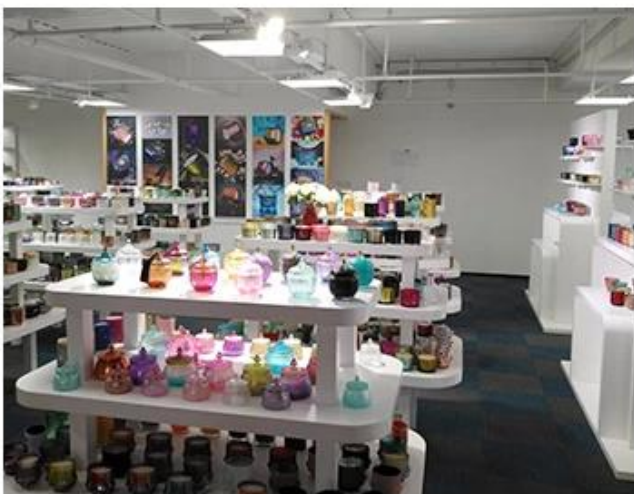

# Office & Sample Room

1,800

Meiyang

Meiyang 5000

# SAMPLE ROOM

---

There are more than 5000 products in  
sample room of Sunny Glassware  
for your reference. No second Co. in China!

Factory Show