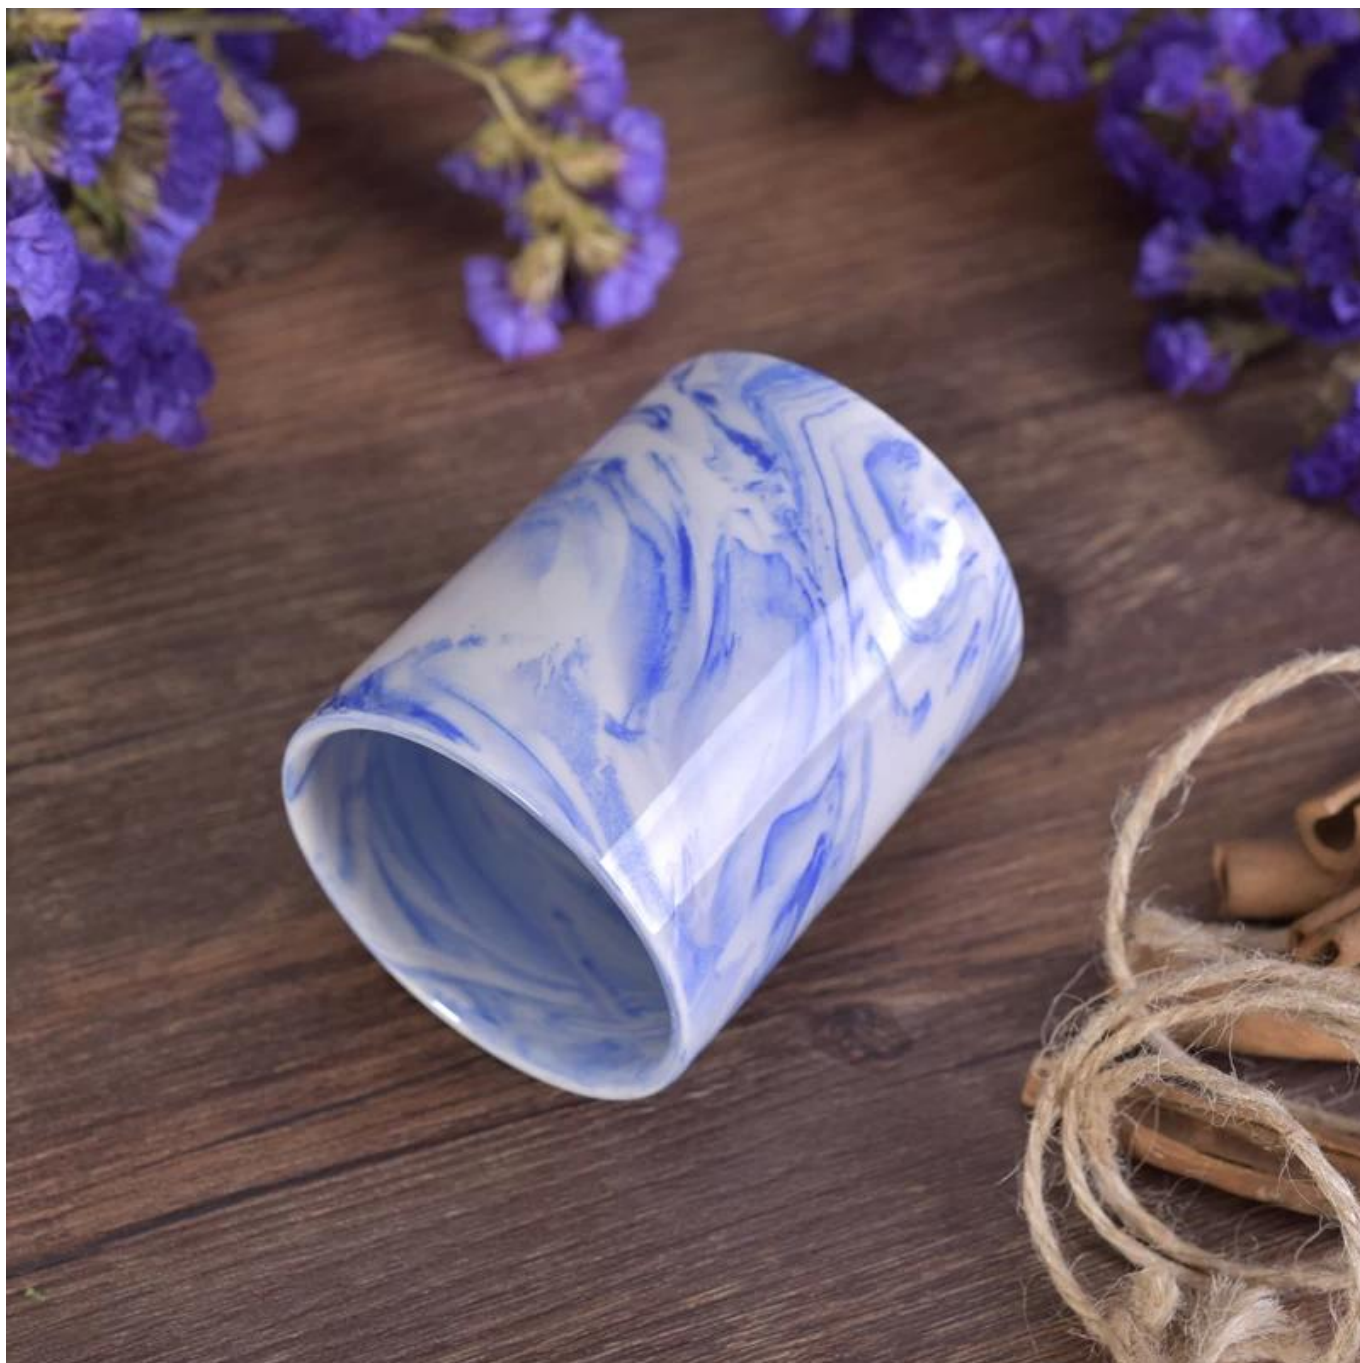

[Shenzhen Sunny Glassware Co., Ltd](#) 1992 20 4,000 OEM / ODM