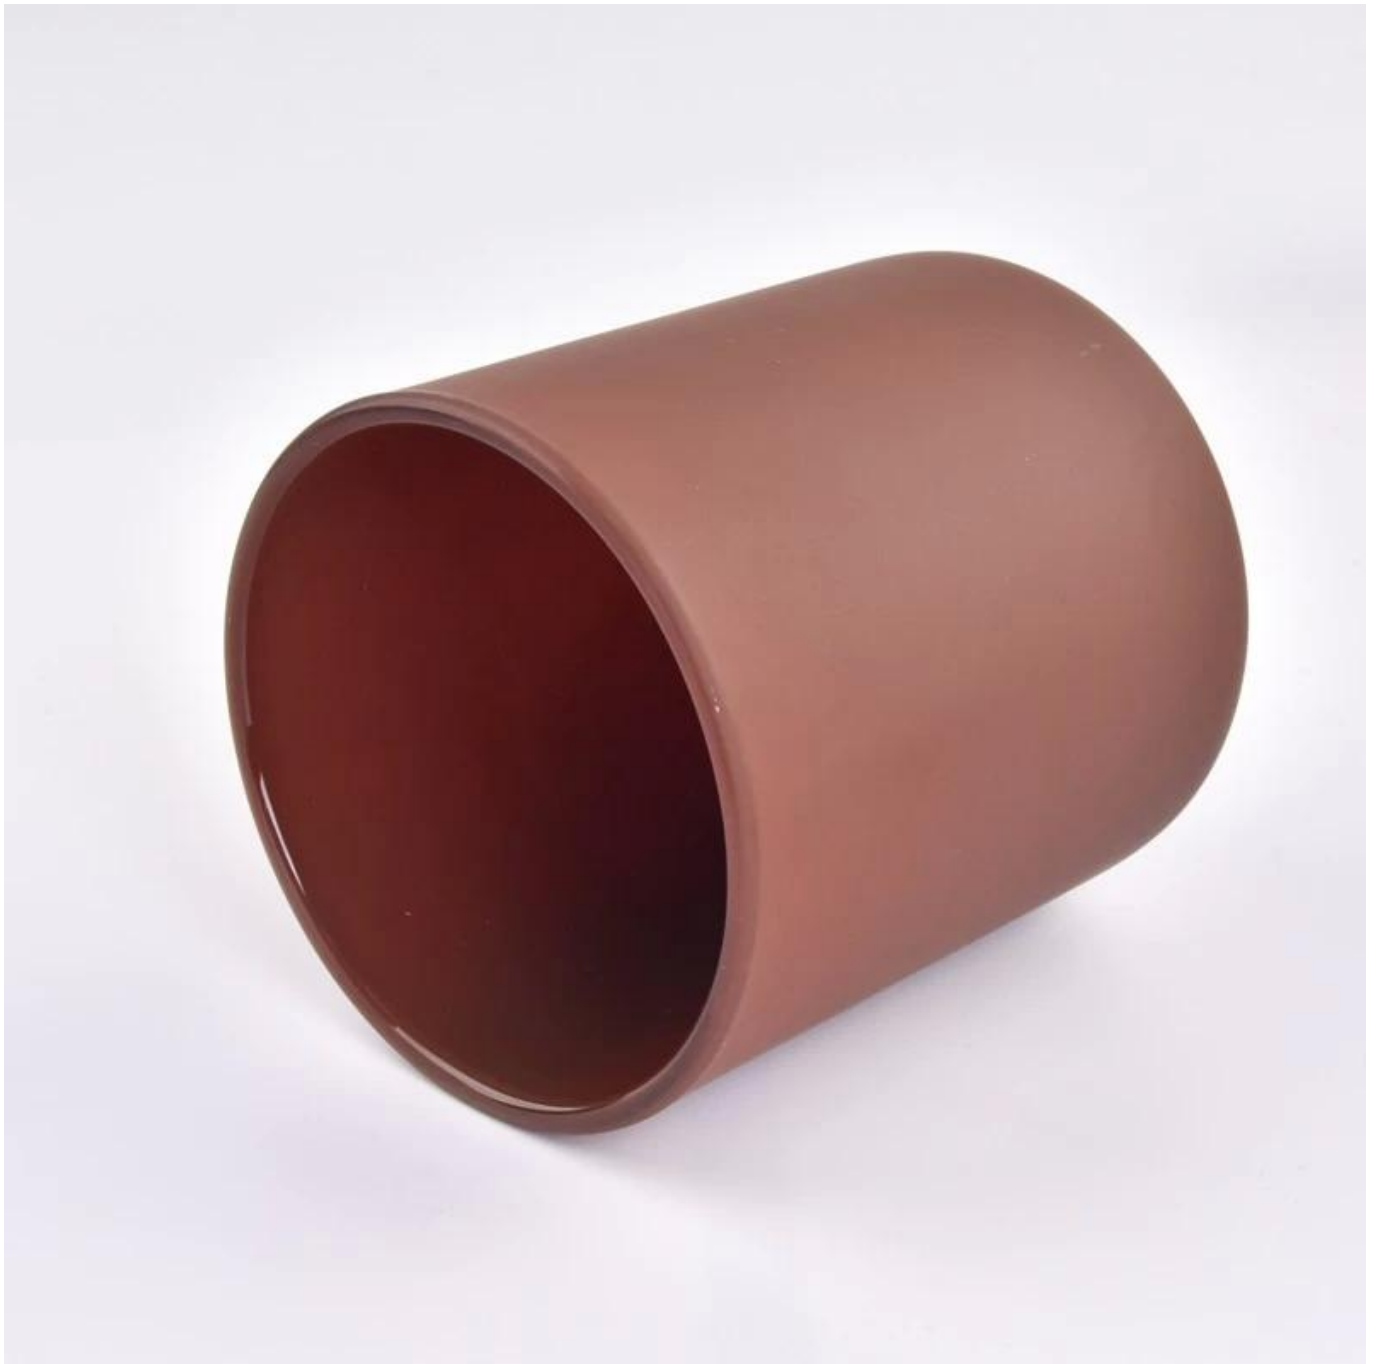

14

-
-
-

96 * 108

14 Cusotm

FACTORY

There are about 20000 square meters in our factory which was built in 1992 year; Superior quality and high efficiency can be guranteed.

PROCESS CRAFTS

1、 Raw Material