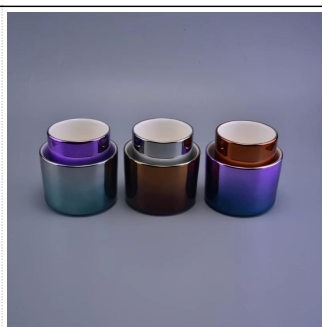

Additional information:

1. Additional information
2. Additional information
3. Additional information
4. Additional information
5. Additional information

Similar Products Link

Office & Sample Room

[Shenzhen Sunny Glassware Co., Ltd](#) 1992 20
stemware, 4,000 OEM / ODM