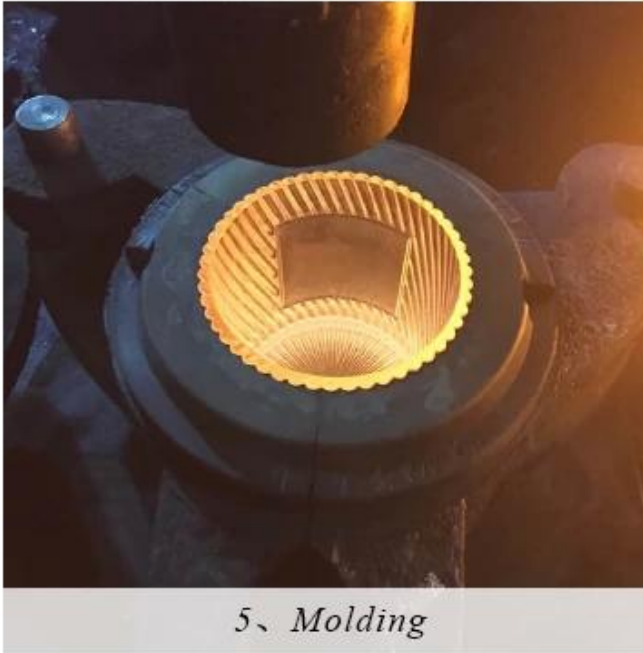

FACTORY

There are about 20000 square meters in our factory which was built in 1992 year; Superior quality and high efficiency can be guaranteed.

PROCESS CRAFTS

1、 Raw Material

2、 Melting

4、 Filling

3、 Cutting