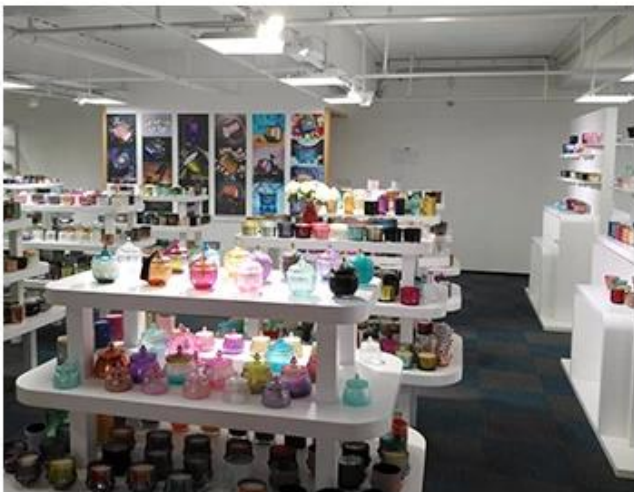

SAMPLE ROOM

There are more than 5000 products in
sample room of Sunny Glassware
for your reference. No second Co. in China!

Factory Show