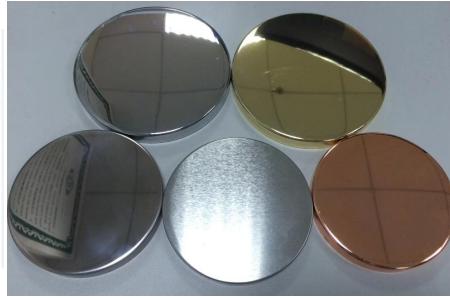

MOQ 3000

More Product Pictures

Uyumlu aksesuarlar:

Stokta cam eşya

	SGGOHP19.1914 Dia.:96mm H:125mm	Sample available delivery time:7days	2000pcs In stock
	SGHPG816.3106 52x60x151 max dia for bowl: 62.9mm 170ml 200g MACHINE MAKE	Sample available delivery time:7days	2000pcs In stock
	G051.4823 81x84x211 max dia for bowl: 107.9mm 643ml 252g MACHINE MAKE	Sample available delivery time:7days	2000pcs In stock
	G051.1873 45X70X230 max dia for bowl: 55.6mm 252ml 242g MACHINE MAKE	Sample available delivery time:7days	2000pcs In stock

In stock now			
SGJD8090		TOP: 80mm HEIGHT: 90mm CAPACITY: 300ml	1K MOQ
SGJD88100		TOP: 88mm HEIGHT: 100mm CAPACITY: 400ml WEIGHT: 340g	1K MOQ
SGJB7080		TOP: 70mm BOTTOM: 64mm HEIGHT: 84mm CAPACITY: 220ml WEIGHT: 200g	1K MOQ