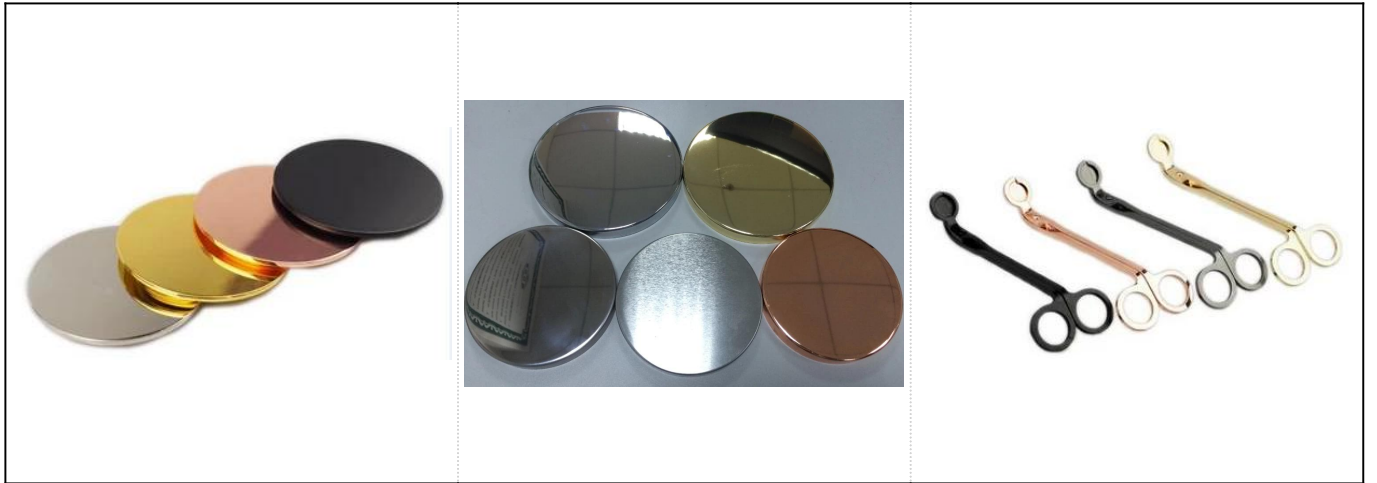

Regular hot sale items					
SGR8080		Dia:80mm Height:54mm Capacity:290ml/ 10oz	SGR135 5		Dia:135mm Height:54mm Capacity:470ml/ 16oz
SGQH150 10808		Dia:128mm Height: 63mm Capacity:560ml/ 19oz	SGMSL1 5110302		Dia: 132mm Height: 58mm Capacity: 280ml/ 9.5oz
SGQH150 10805		Dia:61mm Height:37mm Capacity:120ml/ 4oz	SGQH15 010804		Dia:83mm Height:44mm Capacity:210ml/ 7.1oz

Uyumlu aksesuarlar:

Office & Sample Room

Sunny Glassware, 1992'den beri Çin'de önde gelen bir mumluk tedarikçisidir, cam / seramik / beton mum kavanozlarımız vb. Ve uyumlu aksesuarlarımız