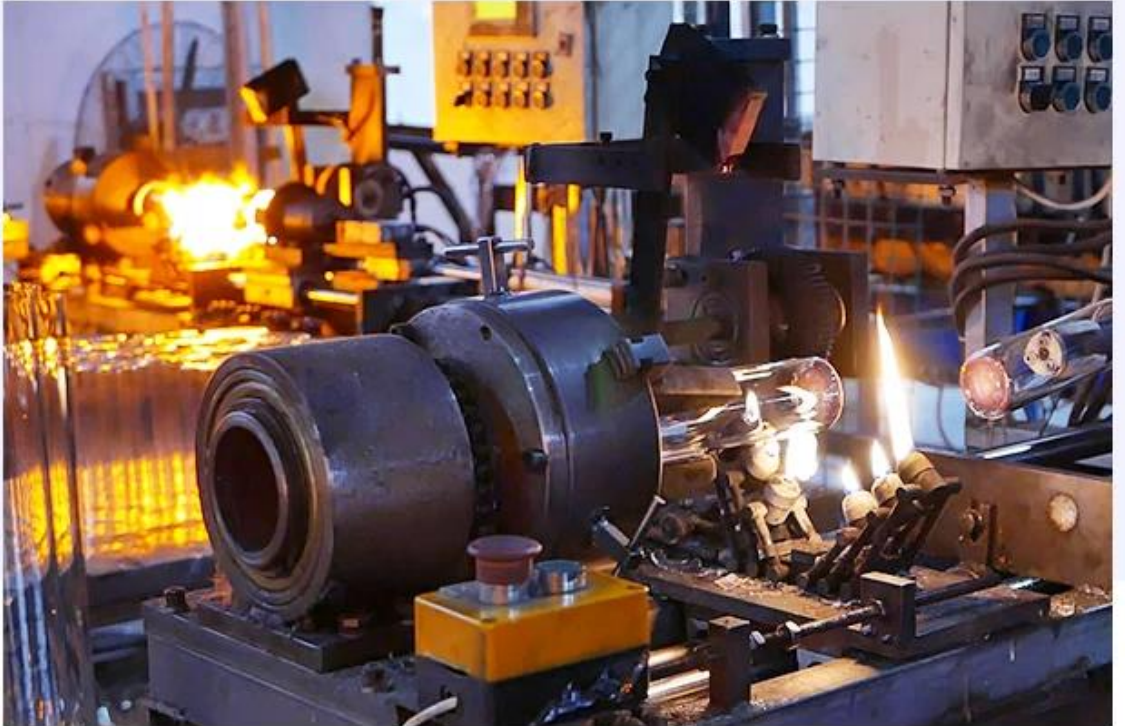

There are about 20000 square meters in our factory which was built in 1992 year; Superior quality and high efficiency can be guaranteed.

Süreç El Sanatları

PROCESS CRAFTS

1、 Raw Material

2、 Melting

4、 Filling