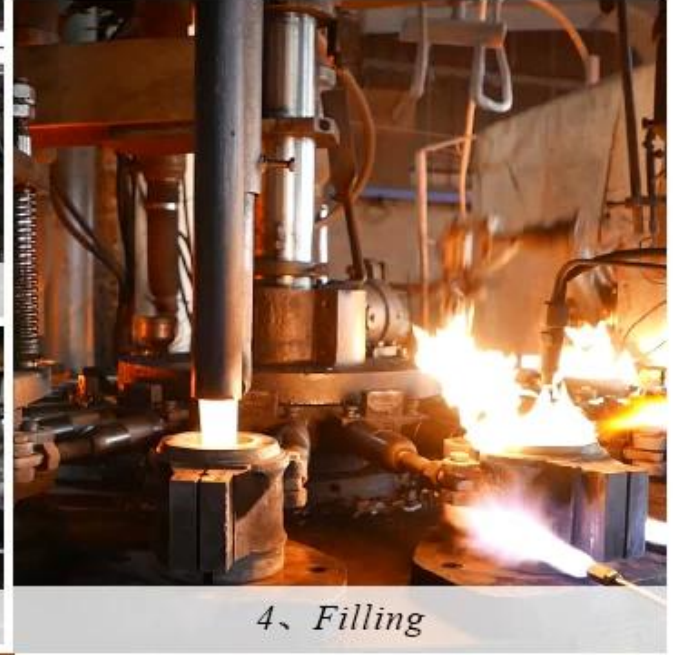

There are about 20000 square meters in our factory which was built in 1992 year; Superior quality and high efficiency can be guaranteed.

Süreç El Sanatları

PROCESS CRAFTS

1、 Raw Material

2、 Melting

4、 Filling