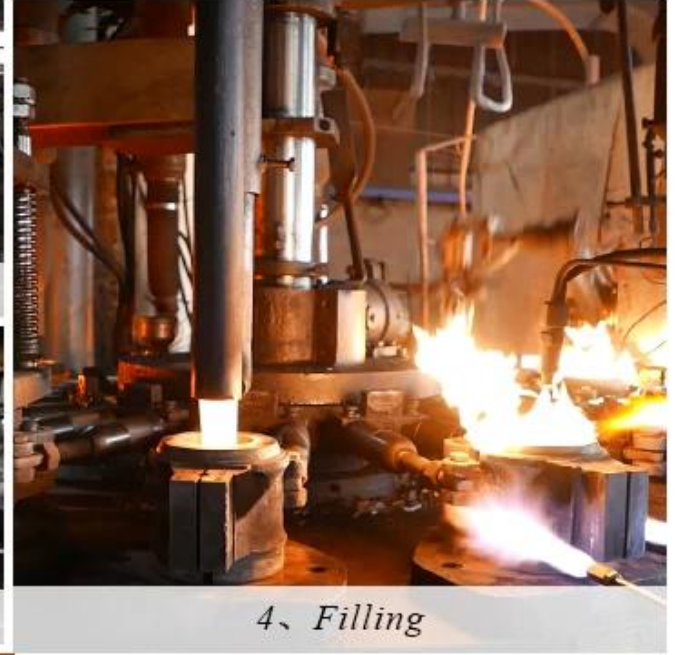

FACTORY

There are about 20000 square meters in our factory which was built in 1992 year; Superior quality and high efficiency can be guaranteed.

Süreç El Sanatları

PROCESS CRAFTS

1、 Raw Material

2、 Melting