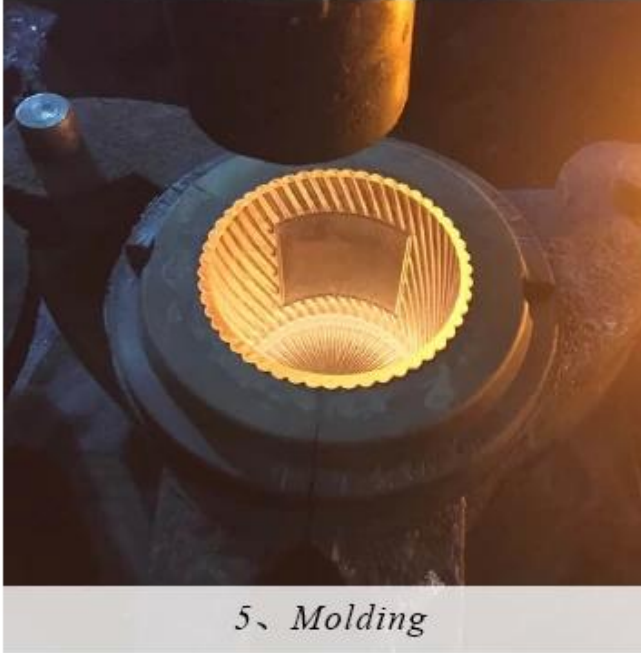

3、 Cutting

5、 Molding