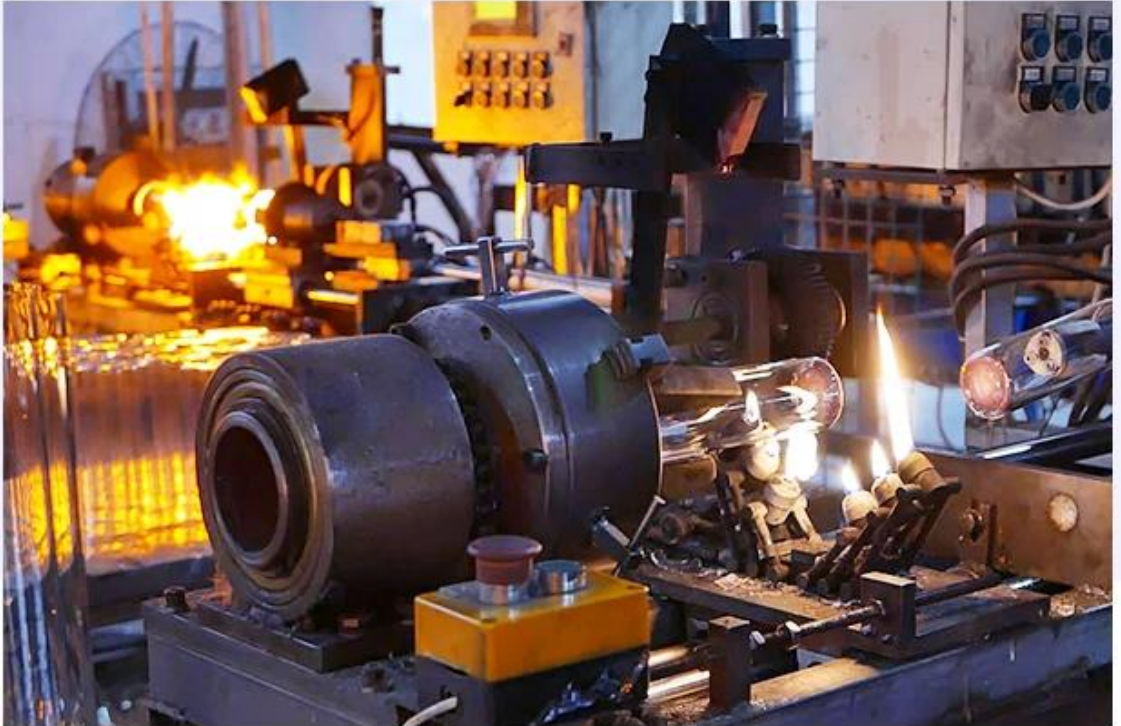

FACTORY

There are about 20000 square meters in our factory which was built in 1992 year; Superior quality and high efficiency can be guaranteed.

Süreç El Sanatları

PROCESS CRAFTS

1、 Raw Material

2、 Melting