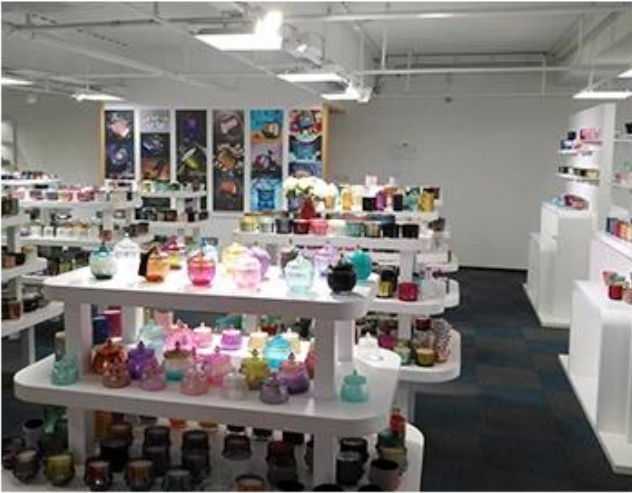

SAMPLE ROOM

There are more than 5000 products in
sample room of Sunny Glassware
for your reference. No second Co. in China!

Factory Show

Aşağıda önemli çevrimiçi işlemlerin resimleri bulunmaktadır. Daha fazla fabrika bilgisi için lütfen bakınız: [Fabrika turu](#)