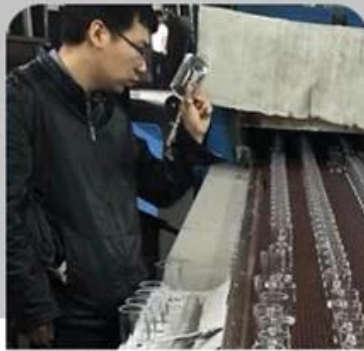

Güneşli cam eşya ekibi ve ofis

Fabrika gösterisi

FACTORY

There are about 20000 square meters in our factory which was built in 1992 year; Superior quality and high efficiency can be guranteed.

PROCESS CRAFTS

1、 Raw Material

2、 Melting

3、 Cutting

4、 Filling

5、 Molding

6、 Polishing

7、 Annealing

8、 Inspecting