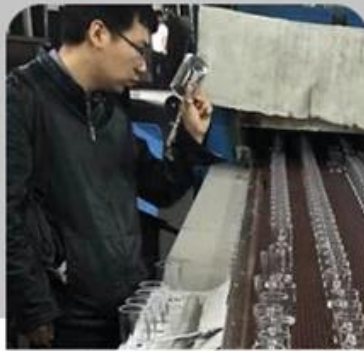

Güneşli cam eşya ekibi ve ofis

Fabrika gösterisi

FACTORY

There are about 20000 square meters in our factory which was built in 1992 year. Superior quality and high efficiency can be guranteed.

PROCESS CRAFTS

1、 Raw Material

2、 Melting

3、 Cutting

4、 Filling

5、 Molding

6、 Polishing

7、 Annealing

8、 Inspecting