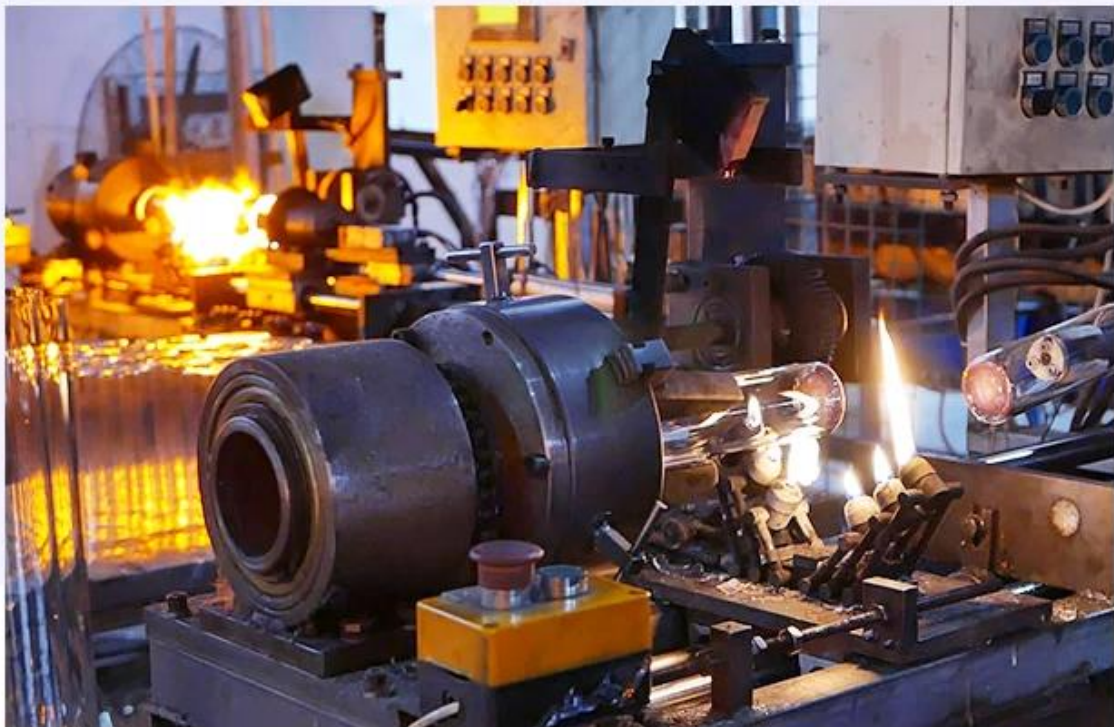

CHRISTMAS ETC

Фабричне шоу

FACTORY

There are about 20000 square meters in our factory which was built in 1992 year; Superior quality and high efficiency can be guaranteed.

Процес ремесла

PROCESS CRAFTS

1、 Raw Material