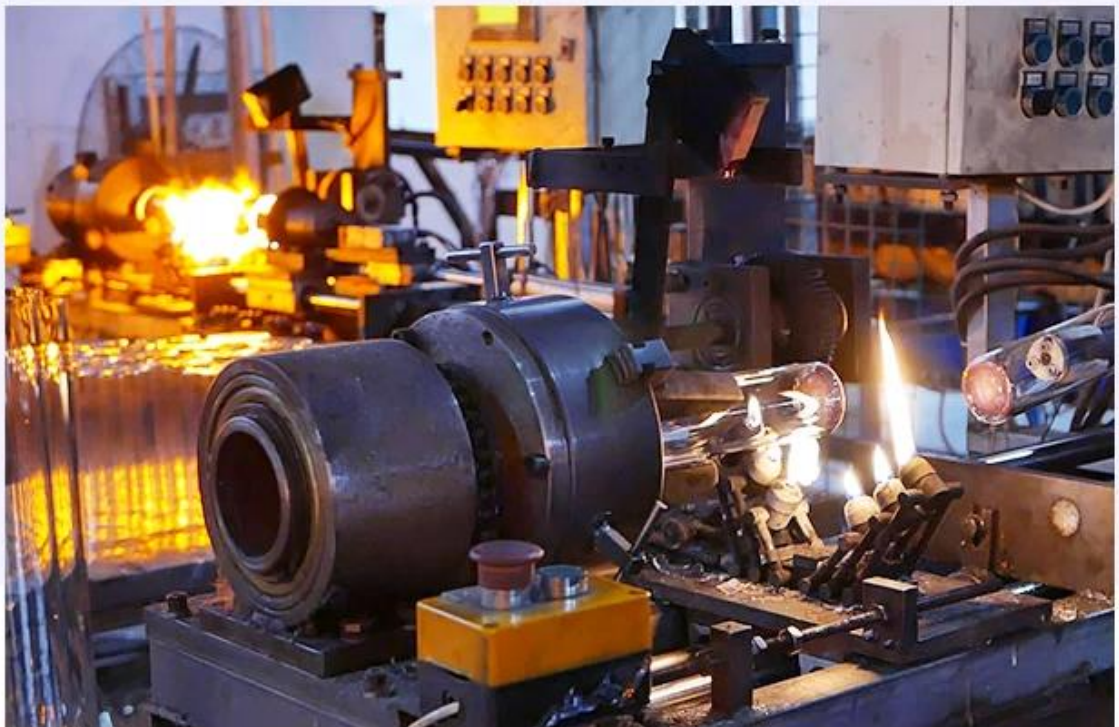

CHRISTMAS ETC

Заводське шоу

FACTORY

There are about 20000 square meters in our factory which was built in 1992 year; Superior quality and high efficiency can be guaranteed.

Процес ремесел

PROCESS CRAFTS

1、 Raw Material