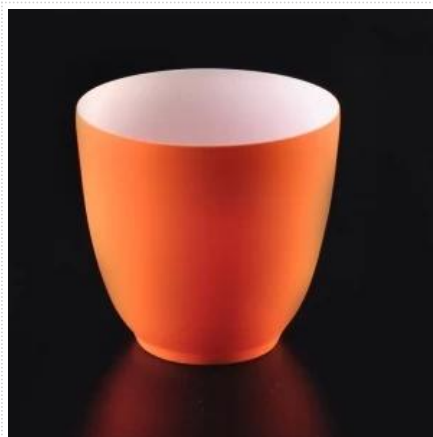

# Round bottom home deco ceramic candle holder

## Usage of Product

1. Ceramic candle holders can be used in wedding decoration, home decoration, party, banquet ect,
2. This candle container is very great as a gorgeous centerpiece for an event
3. The pottery candle jars can decorate your indoors and outdoors with this delicaded rose figure glass candle holder.
4. The ceramic candle vessel is wonderful gift as housewarmings and other events.

More Product Pictures

Similar Products Link

[Decorative empty concrete candle holder](#)

[Orange color ceramic candle holder with thinner wall](#)

[High quality cylinder ceramic candle jar wholesale](#)