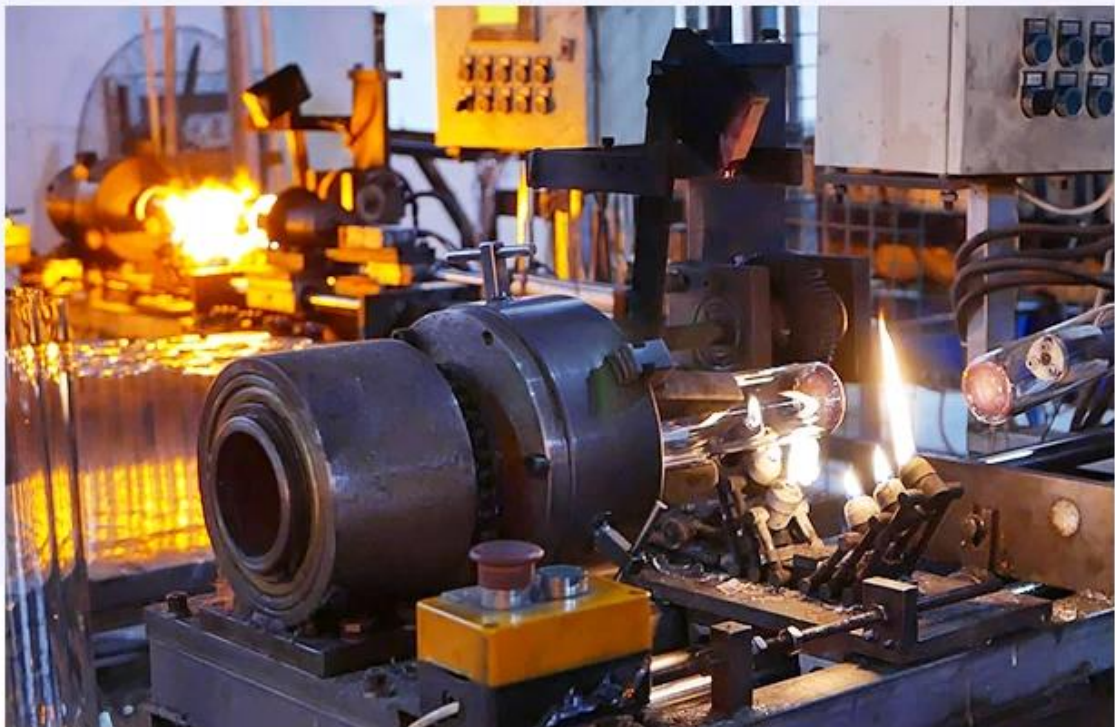

CHRISTMAS ETC

Заводське шоу

FACTORY

There are about 20000 square meters in our factory which was built in 1992 year; Superior quality and high efficiency can be guaranteed.

Процес ремесел

PROCESS CRAFTS

1、 Raw Material