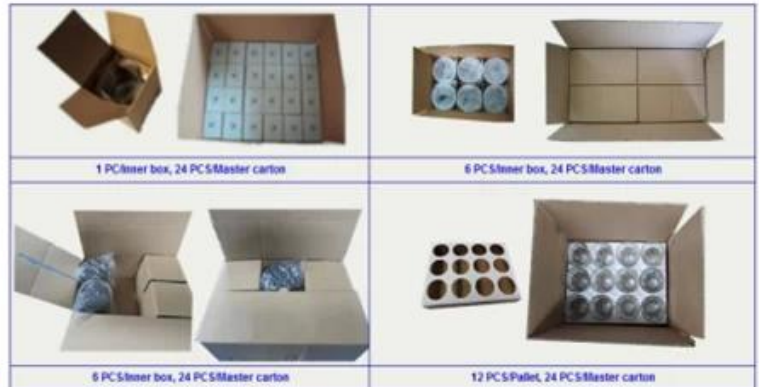

Commonly Package

- ❑ Carton
- ❑ Palletizing
- ❑ Gift box
- ❑ Normal safe export packaging

Carton

Gift Box