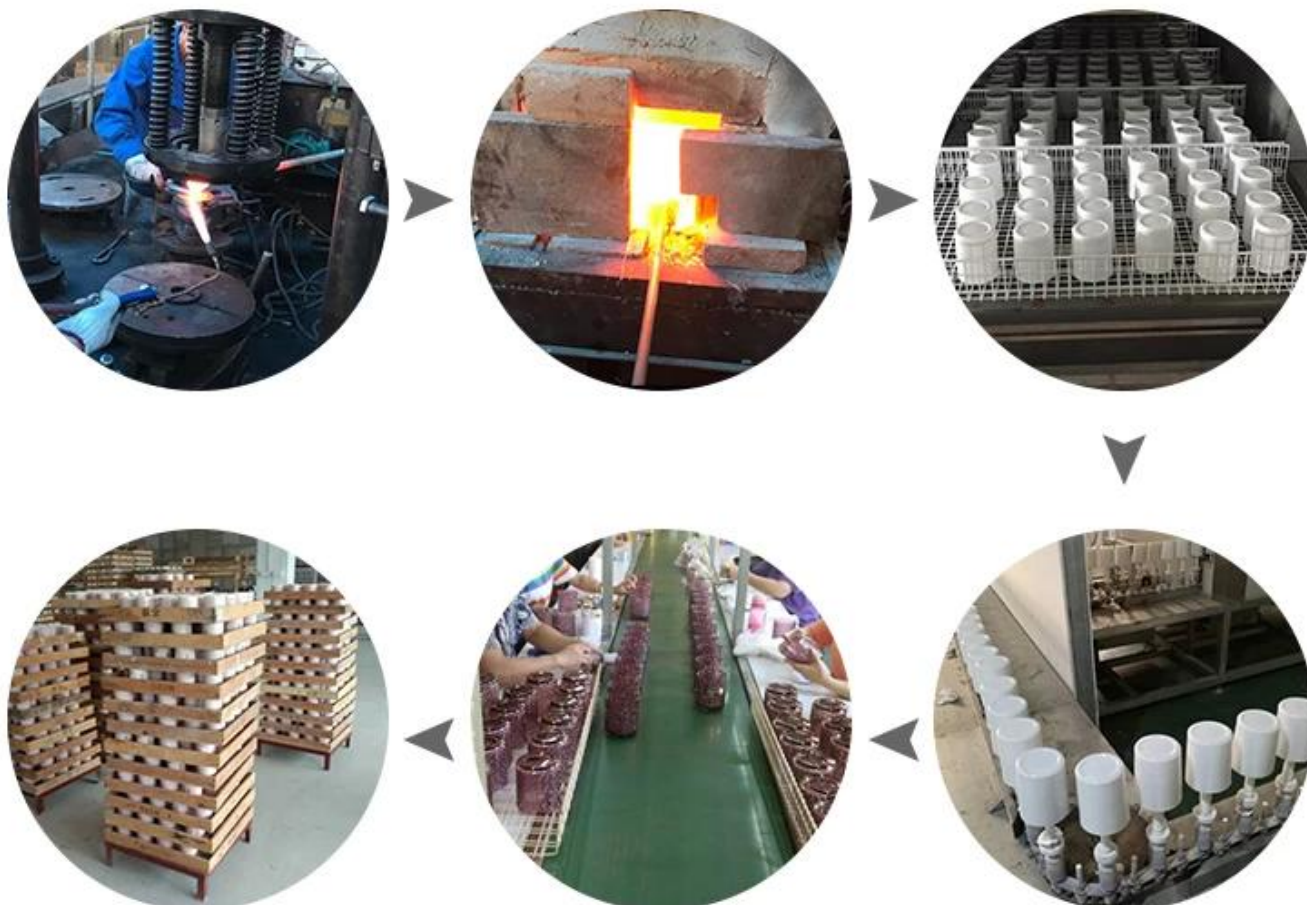

## Процес Ремесла

### Glass Production Lines

# FACTORY

---

There are about 20000 square meters in our factory  
which was built in 1992 year;  
Superior quality and high efficiency  
can be guaranteed.

[Наш сертифікат](#)