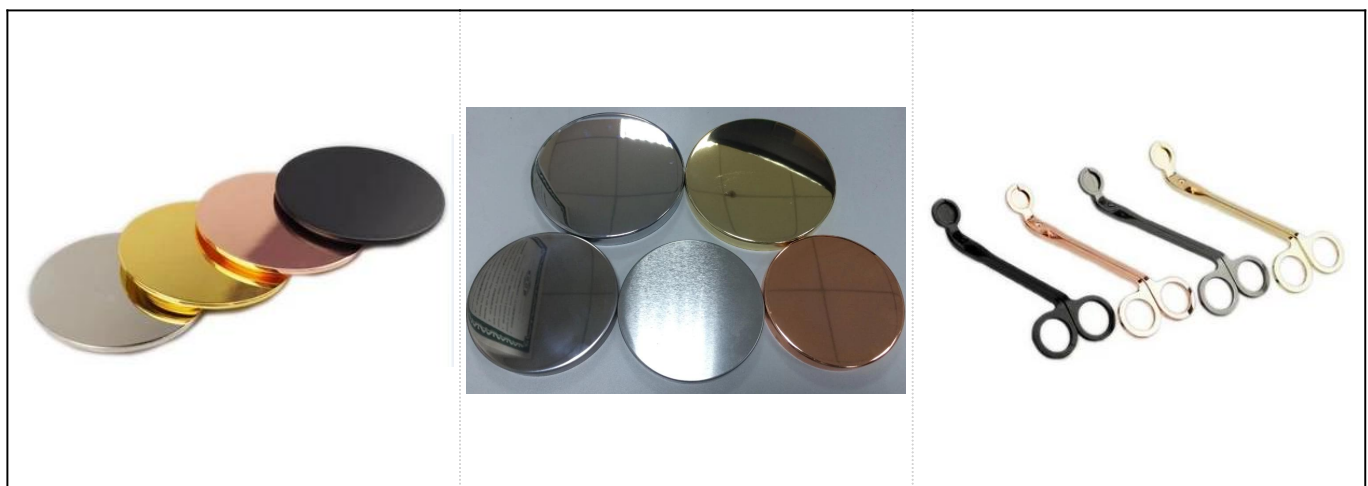

Regular hot sale items					
SGR8080		Dia:80mm Height:54mm Capacity:290ml/ 10oz	SGR135 5		Dia:135mm Height:54mm Capacity:470ml/ 16oz
SGQH150 10808		Dia:128mm Height: 63mm Capacity:560ml/ 19oz	SGMSL1 5110302		Dia: 132mm Height: 58mm Capacity: 280ml/ 9.5oz
SGQH150 10805		Dia:61mm Height:37mm Capacity:120ml/ 4oz	SGQH15 010804		Dia:83mm Height:44mm Capacity:210ml/ 7.1oz

Підставні аксесуари:

Office & Sample Room

Sunny Glassware є провідним постачальником свічників в Китаї з 1992 року, наші скляні / керамічні / бетонні банки свічок і т.д. і підібрані аксесуари