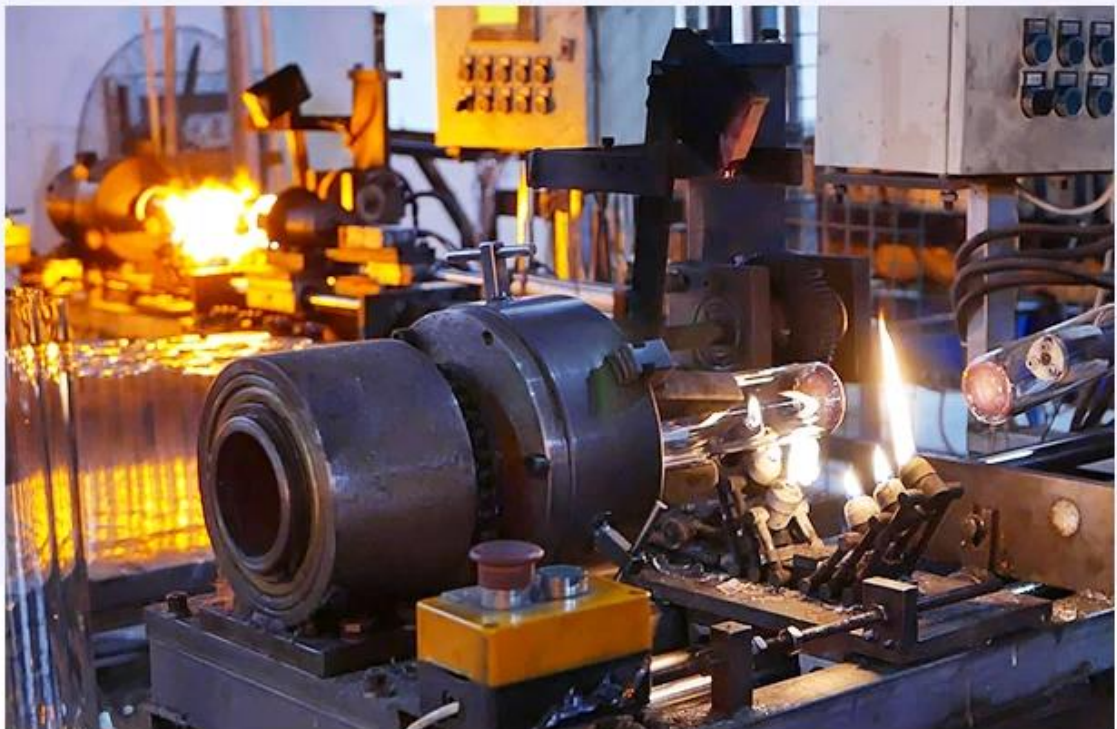

CHRISTMAS ETC

Заводське шоу

FACTORY

There are about 20000 square meters in our factory which was built in 1992 year; Superior quality and high efficiency can be guaranteed.

Процес ремесел

PROCESS CRAFTS

1、 Raw Material