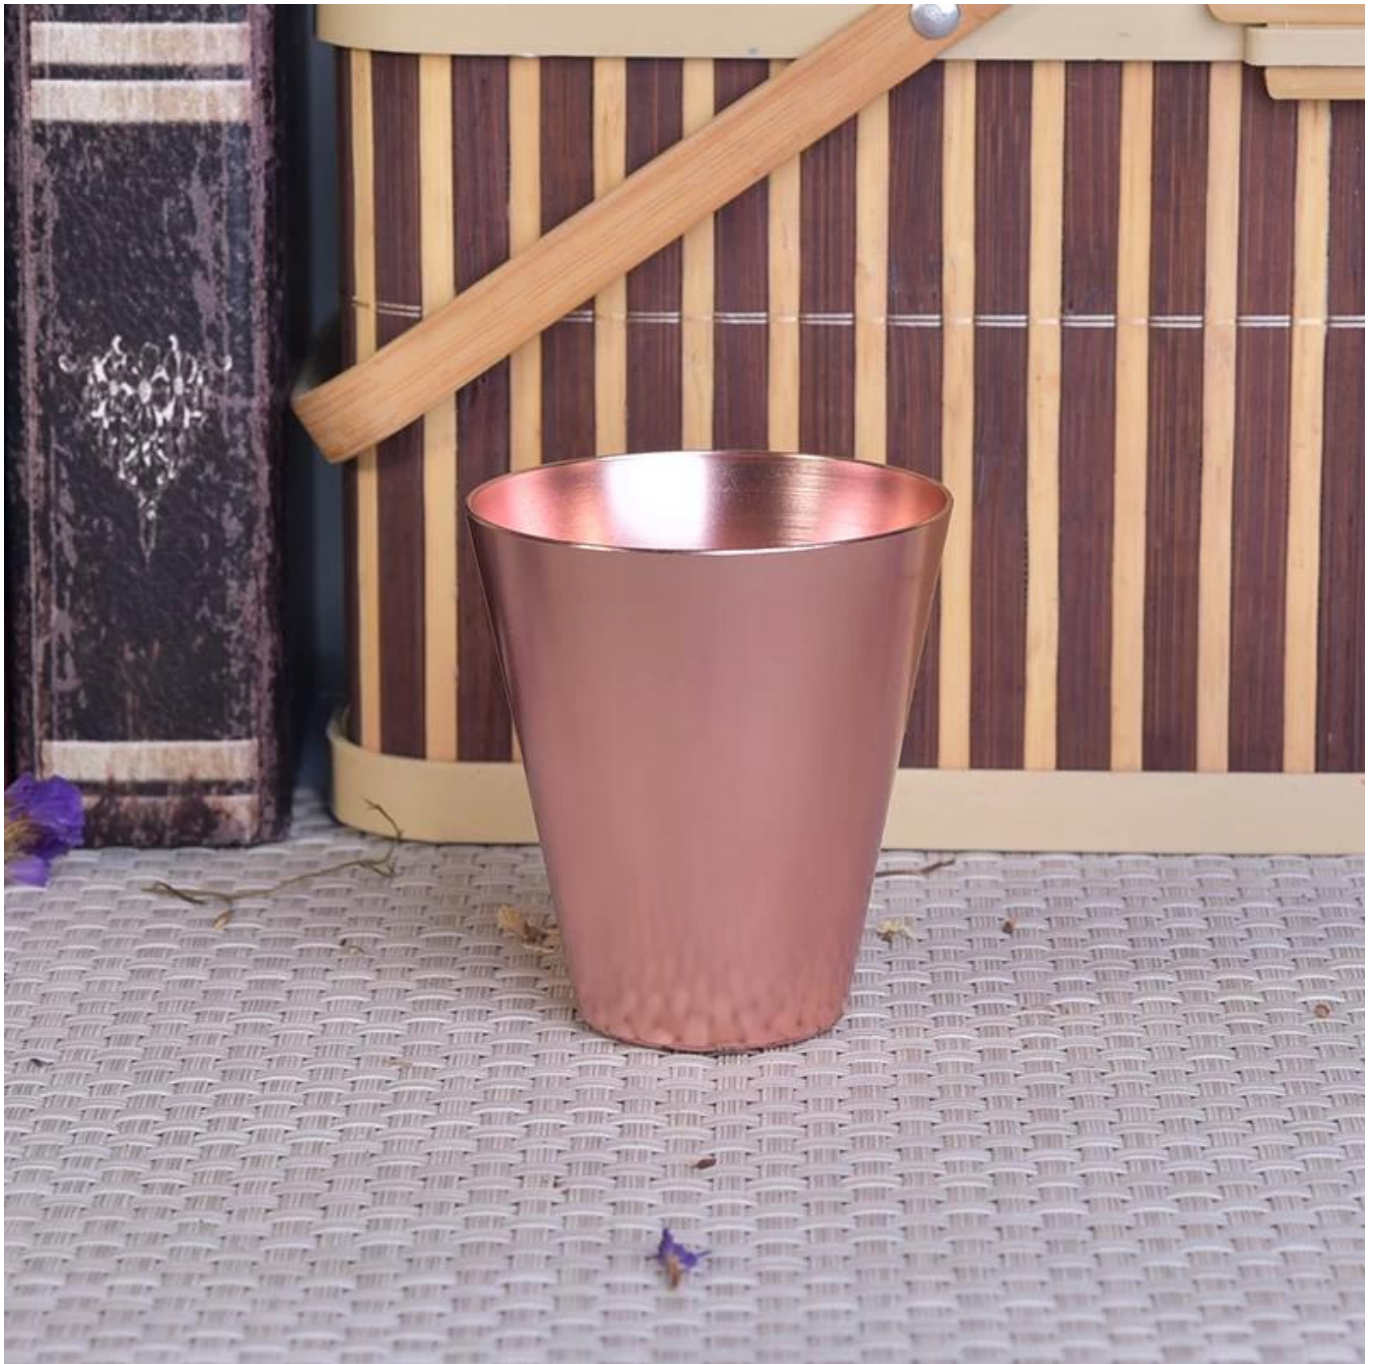

## Usage of Product

---

1. Aluminum Metal candle holders can be used in wedding decoration, home decoration, party, banquet ect,
2. This candle container is very great as a gorgeous centerpiece for an event
3. The Aluminum Metal candle jars can decorate your indoors and outdoors with different effects, such as color sprayed, silver or golden electroplated.
4. The Aluminum Metal candle vessel is a wonderful gift as housewarmings and other events.

[More Product Pictures](#)

  
[Similar Products Link](#)