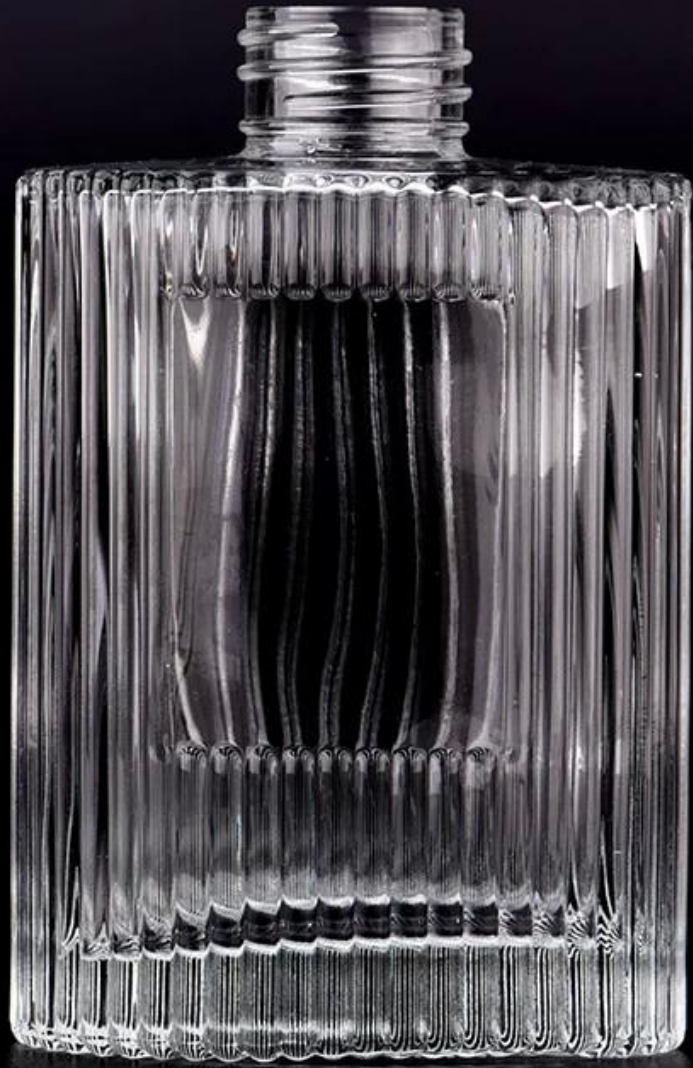

## Ezinye iibhotile ezishushu ezithengiswayo

ibhotile yengcongolo emnyama engqukuva emnyama ye matte 100ml 150ml 200ml 250ml

Shenzhen Sunny Glassware Co., Ltd.

Copyright@2016 SG Company. All Rights Reserved