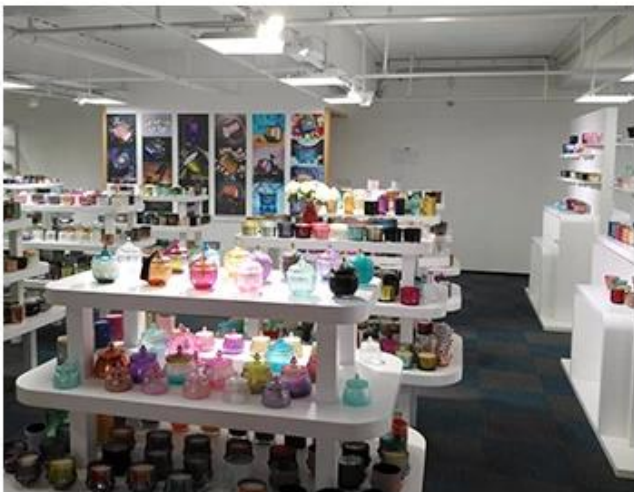

SAMPLE ROOM

There are more than 5000 products in
sample room of Sunny Glassware
for your reference. No second Co. in China!

Factory Show

Apha ngezantsi kukho imifanekiso yeentengiselwano ezinkulu ezikwi-Intanethi. Ngolwazi oluthe kratya lomzi-mveliso, nceda ubone: [Ukhenketho lwefektri](#)