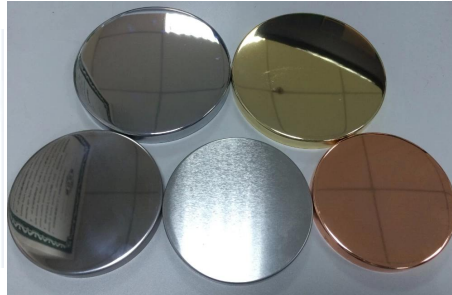

MOQ 3000

More Product Pictures

Izixhobo ezihambelanayo:

Kwivenkile yeglasi

	SGGOHP19.1914 Dia.:96mm H:125mm	Sample available delivery time:7days	2000pcs In stock
	SGHPG816.3106 52x60x151 max dia for bowl: 62.9mm 170ml 200g MACHINE MAKE	Sample available delivery time:7days	2000pcs In stock
	G051.4823 81x84x211 max dia for bowl: 107.9mm 643ml 252g MACHINE MAKE	Sample available delivery time:7days	2000pcs In stock
	G051.1873 45X70X230 max dia for bowl: 55.6mm 252ml 242g MACHINE MAKE	Sample available delivery time:7days	2000pcs In stock

In stock now			
SGJD8090		TOP: 80mm HEIGHT: 90mm CAPACITY: 300ml	1K MOQ
SGJD88100		TOP: 88mm HEIGHT: 100mm CAPACITY: 400ml WEIGHT: 340g	1K MOQ
SGJB7080		TOP: 70mm BOTTOM: 64mm HEIGHT: 84mm CAPACITY: 220ml WEIGHT: 200g	1K MOQ

Item No: SJSD12183
 Top diameter: 63mm
 Bottom diameter: 63mm
 Height: 138mm
 Weight: 220g
 Capacity: 330ml
 In stock

I-Sunny Glassware ngumnini wekhandlela okhokela abanini eTshayina ukusukela nge1992, iglasi / iceramic / ikhonkrithi ingqayi yethu yezimbiza njlnjl.