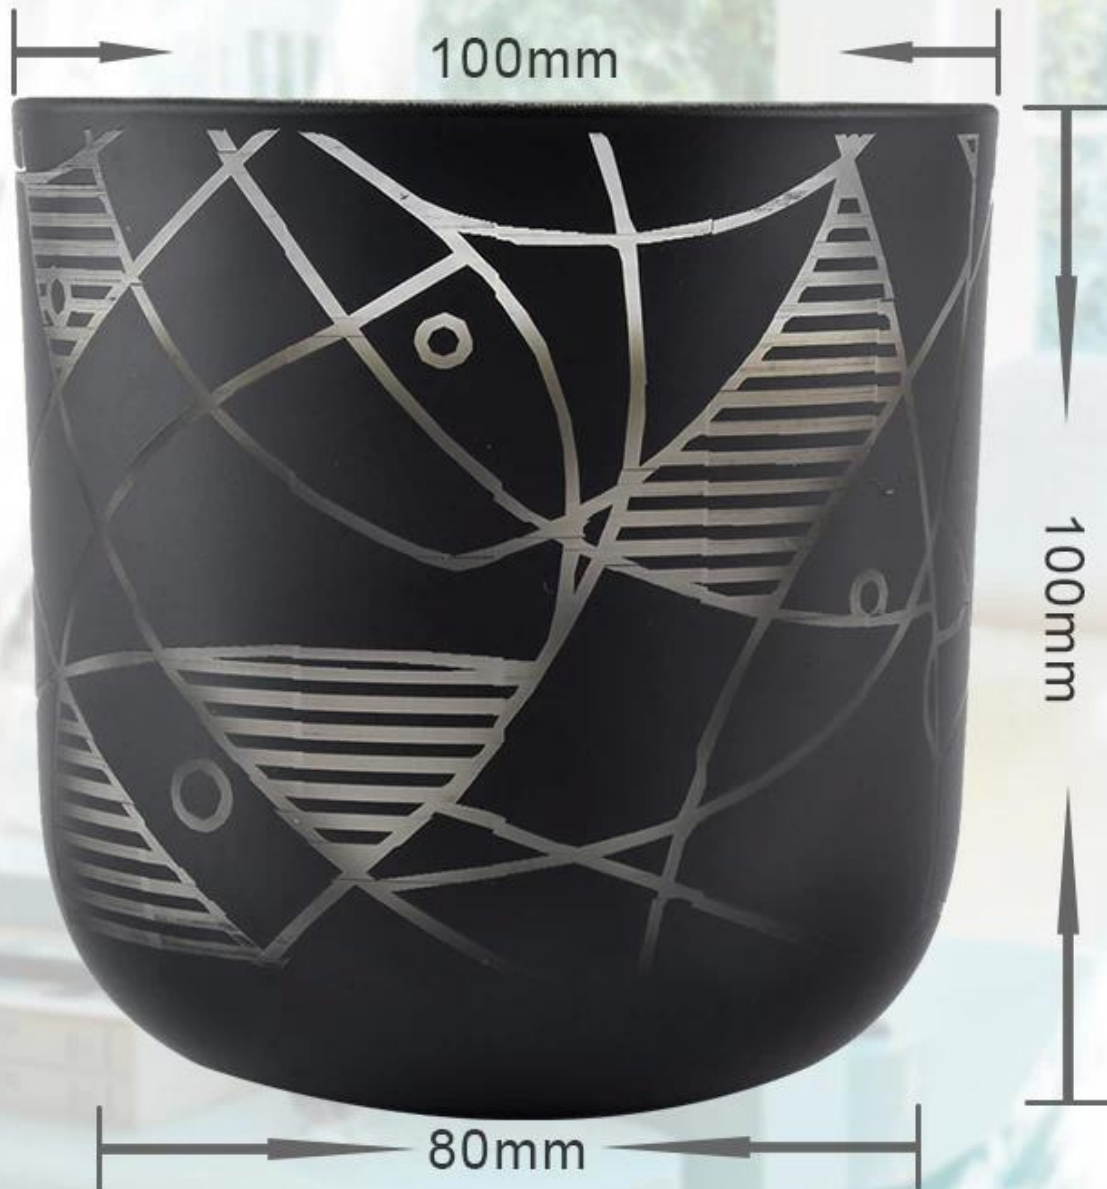

PRODUCT INFORMATION

Classical round bottom glass candle jars, can hold 13oz wax ,
perfect size for home decoration.

Sample Room

Exhibition

COMPANY SHOW

Company

Design Team

GLASS CANDLE JAR

Classical round bottom glass candle jars,
can hold 13oz wax , perfect size for home decoration.

Weight:468g

Capacity:480ml

SGRC191010

DESIGN

Classical round bottom glass candle jars, can hold 13oz wax , perfect size for home decoration.