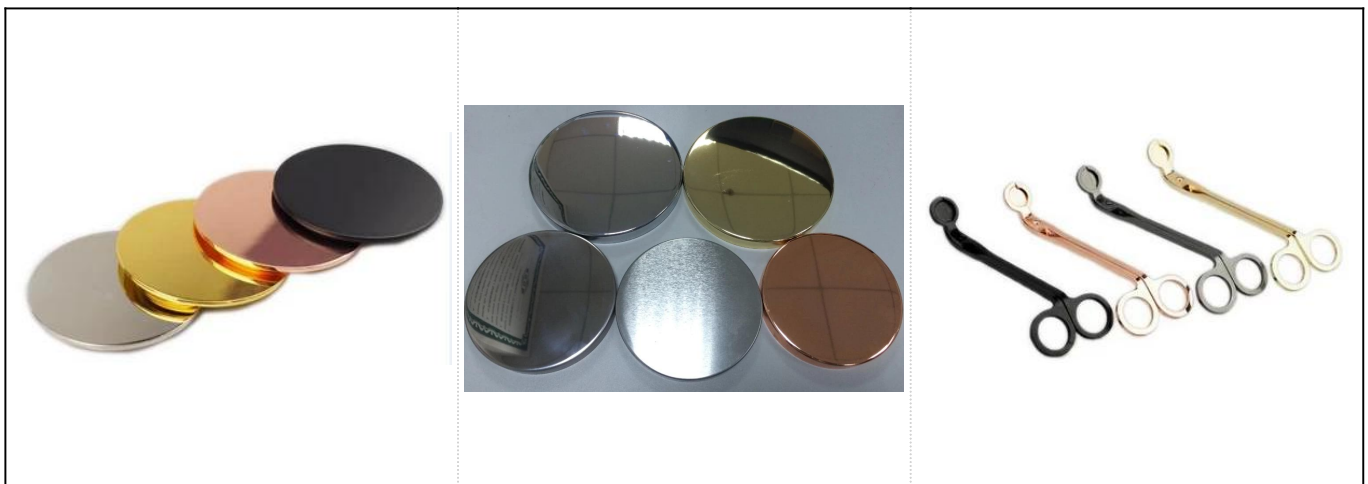

Regular hot sale items					
SGR8080		Dia:80mm Height:54mm Capacity:290ml/ 10oz	SGR135 5		Dia:135mm Height:54mm Capacity:470ml/ 16oz
SGQH150 10808		Dia:128mm Height: 63mm Capacity:560ml/ 19oz	SGMSL1 5110302		Dia: 132mm Height: 58mm Capacity: 280ml/ 9.5oz
SGQH150 10805		Dia:61mm Height:37mm Capacity:120ml/ 4oz	SGQH15 010804		Dia:83mm Height:44mm Capacity:210ml/ 7.1oz

Izixhobo ezihambelanayo:

Office & Sample Room

I-Glassware eyi-Sunny ngumnikezeli wekhandlela okhokelayo e-China ukusukela nge-1992, iglasi / i-ceramic / ikhonkrithi ingqayi yethu yezimbiza njlnjl.