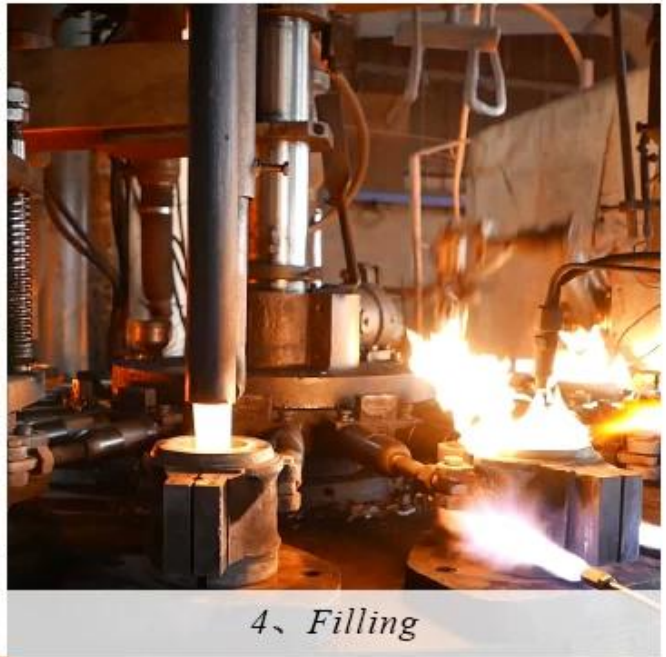

Umboniso womzi-mveliso

FACTORY

There are about 20000 square meters in our factory which was built in 1992 year; Superior quality and high efficiency can be guaranteed.

Inkqubo yezandla

PROCESS CRAFTS

1、 Raw Material

2、 Melting

4、 Filling

3、 Cutting

5、 Molding

6、 Polishing

7、 Annealing

8、 Inspecting

9、 Packing