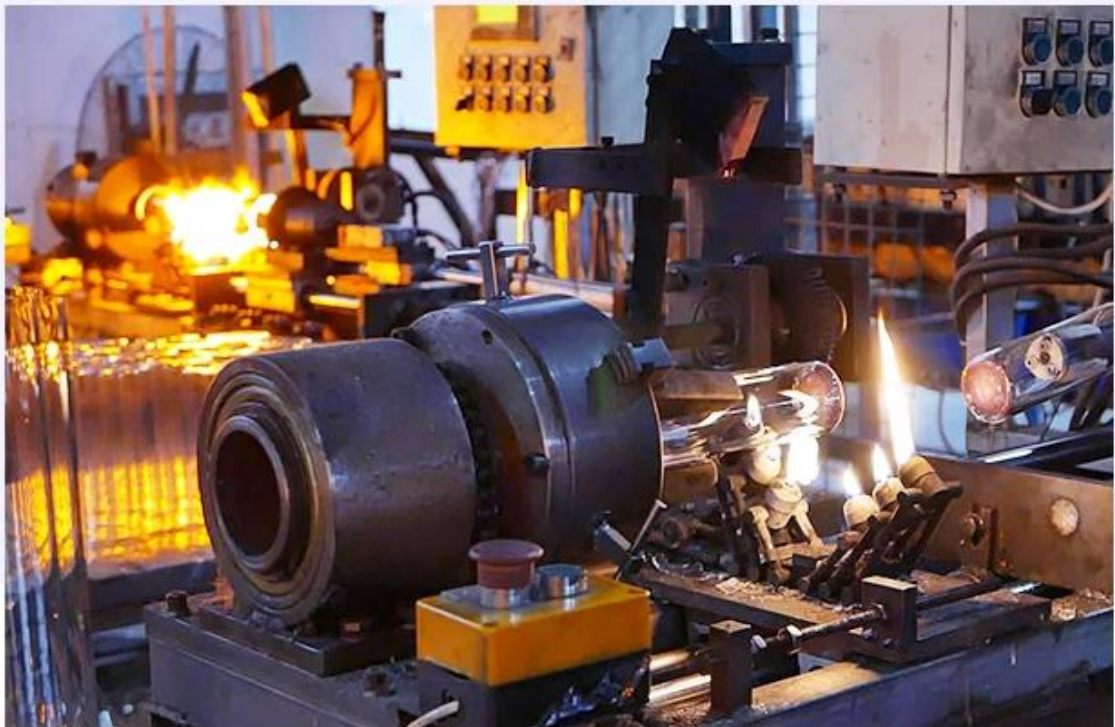

CHRISTMAS ETC

Umboniso womzi-mveliso

FACTORY

There are about 20000 square meters in our factory which was built in 1992 year; Superior quality and high efficiency can be guaranteed.

Inkqubo yezandla

PROCESS CRAFTS