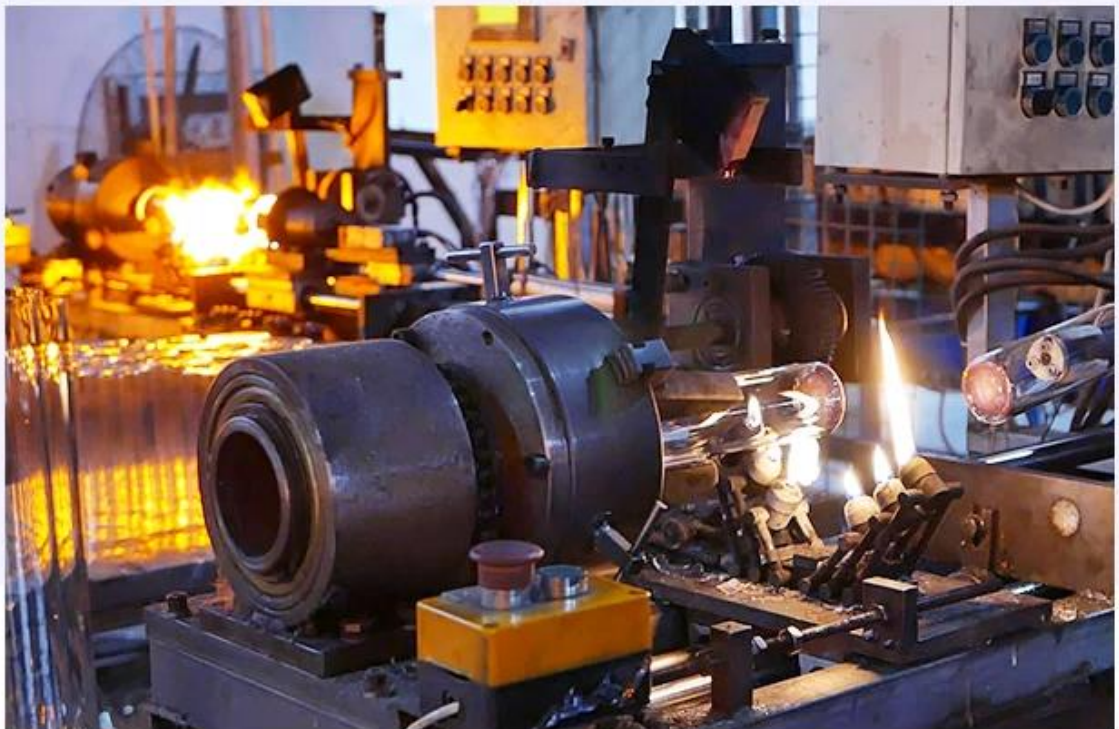

FACTORY

There are about 20000 square meters in our factory which was built in 1992 year; Superior quality and high efficiency can be guaranteed.

Inkqubo yezandla

PROCESS CRAFTS

1、 Raw Material

2、 Melting

4、 Filling