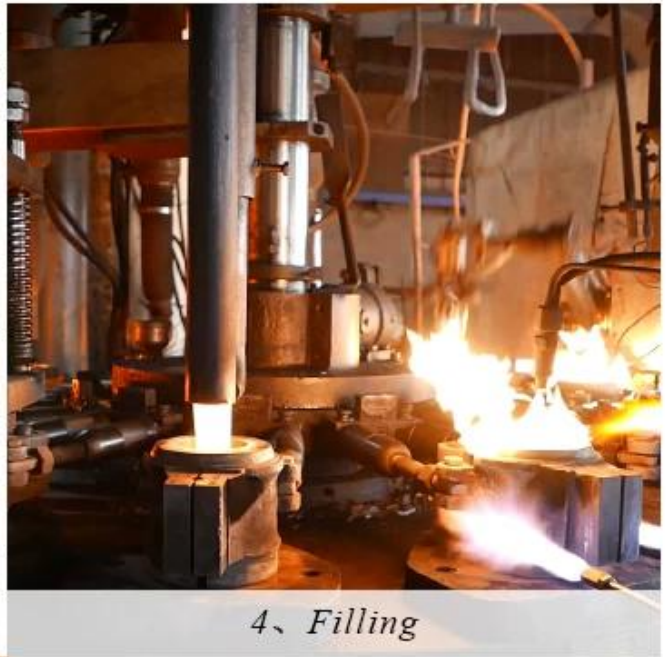

FACTORY

There are about 20000 square meters in our factory which was built in 1992 year; Superior quality and high efficiency can be guaranteed.

Inkqubo yezandla

PROCESS CRAFTS

1、 Raw Material

2、 Melting

4、 Filling