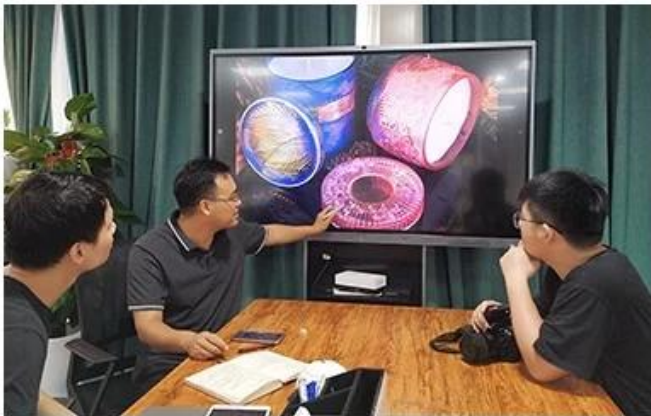

# Ubunewunewu obutofotofo bentsimbi eyenziwe ngokwezifiso isiphumo esimnyama ngaphakathi kwe8oz isiphatho sekhandlela seglasi ngobuninzi

Award-winning team of designers has won the trust of many upscale brands like NEST Fragrance. The talented design team is unmatched in China.