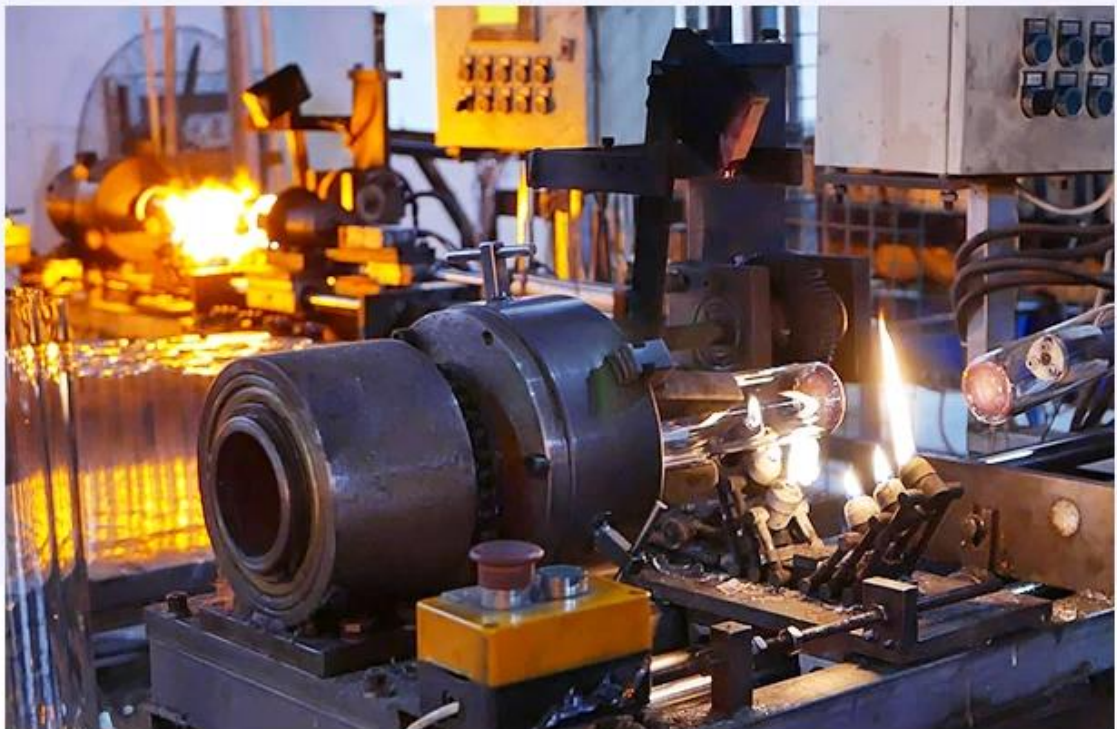

CHRISTMAS ETC

Umboniso womzi-mveliso

FACTORY

There are about 20000 square meters in our factory which was built in 1992 year; Superior quality and high efficiency can be guaranteed.

Inkqubo yezandla

PROCESS CRAFTS