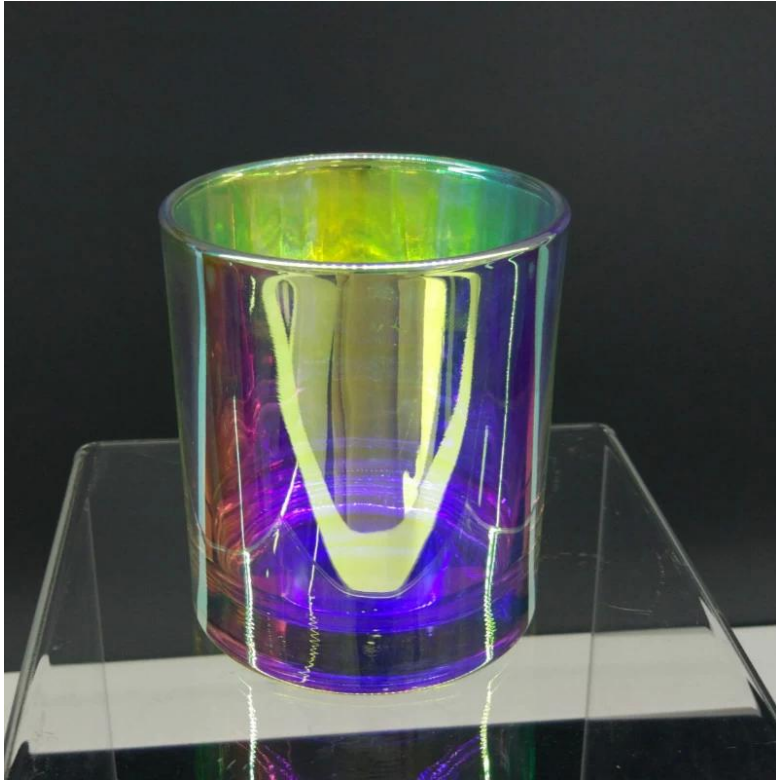

Inzuzo yemarike eyodwa

- . Gxininisa kuyilo
- . umthengisi wekhandlela we 80% USA fragrance brand
- . I-AQL kunye nemigangatho emi-6 engqongqo kunye nelanga ye-QC yovavanyo
- . Gcina umgangatho uhambelana nesampuli kunye neemveliso ezininzi

Ukwazisa ukuyila komsitho

. Iyilwe ngokuphumelela ibhaso ubuchwephesha SG

. NdineNEST Iziqhumiso ukuncoma kakhulu

. Umhlobo okanye isipho sobudlelwane boshishino

. Ukuphumla kunye nobomi bothando