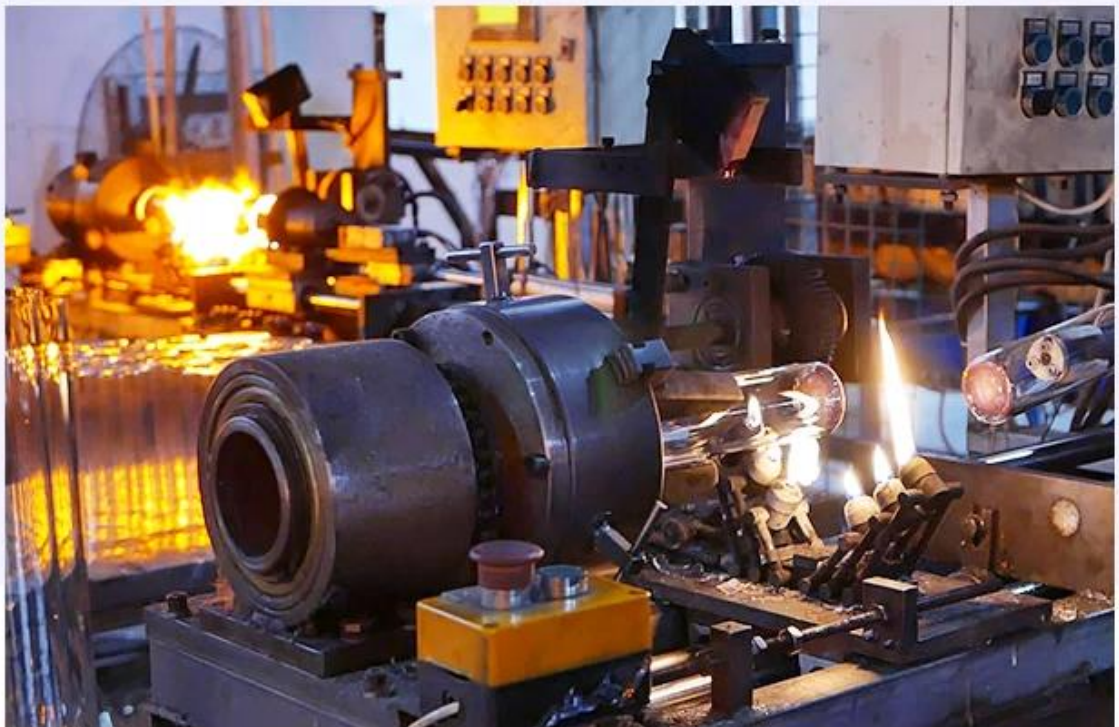

CHRISTMAS ETC

Umboniso womzi-mveliso

FACTORY

There are about 20000 square meters in our factory which was built in 1992 year; Superior quality and high efficiency can be guaranteed.

Inkqubo yezandla

PROCESS CRAFTS