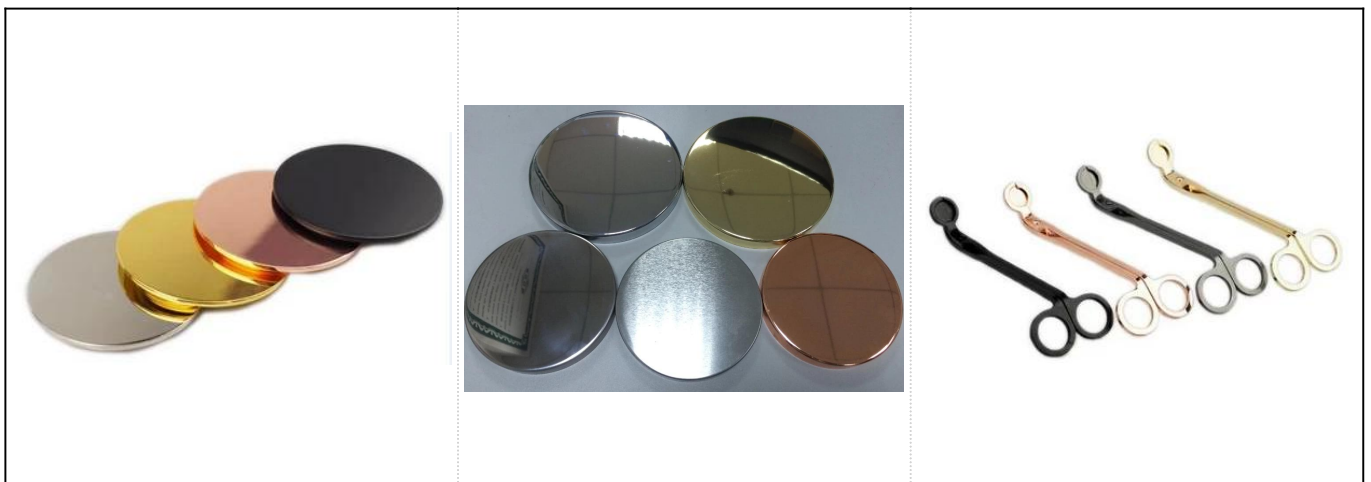

Izixhobo ezihambelanayo: