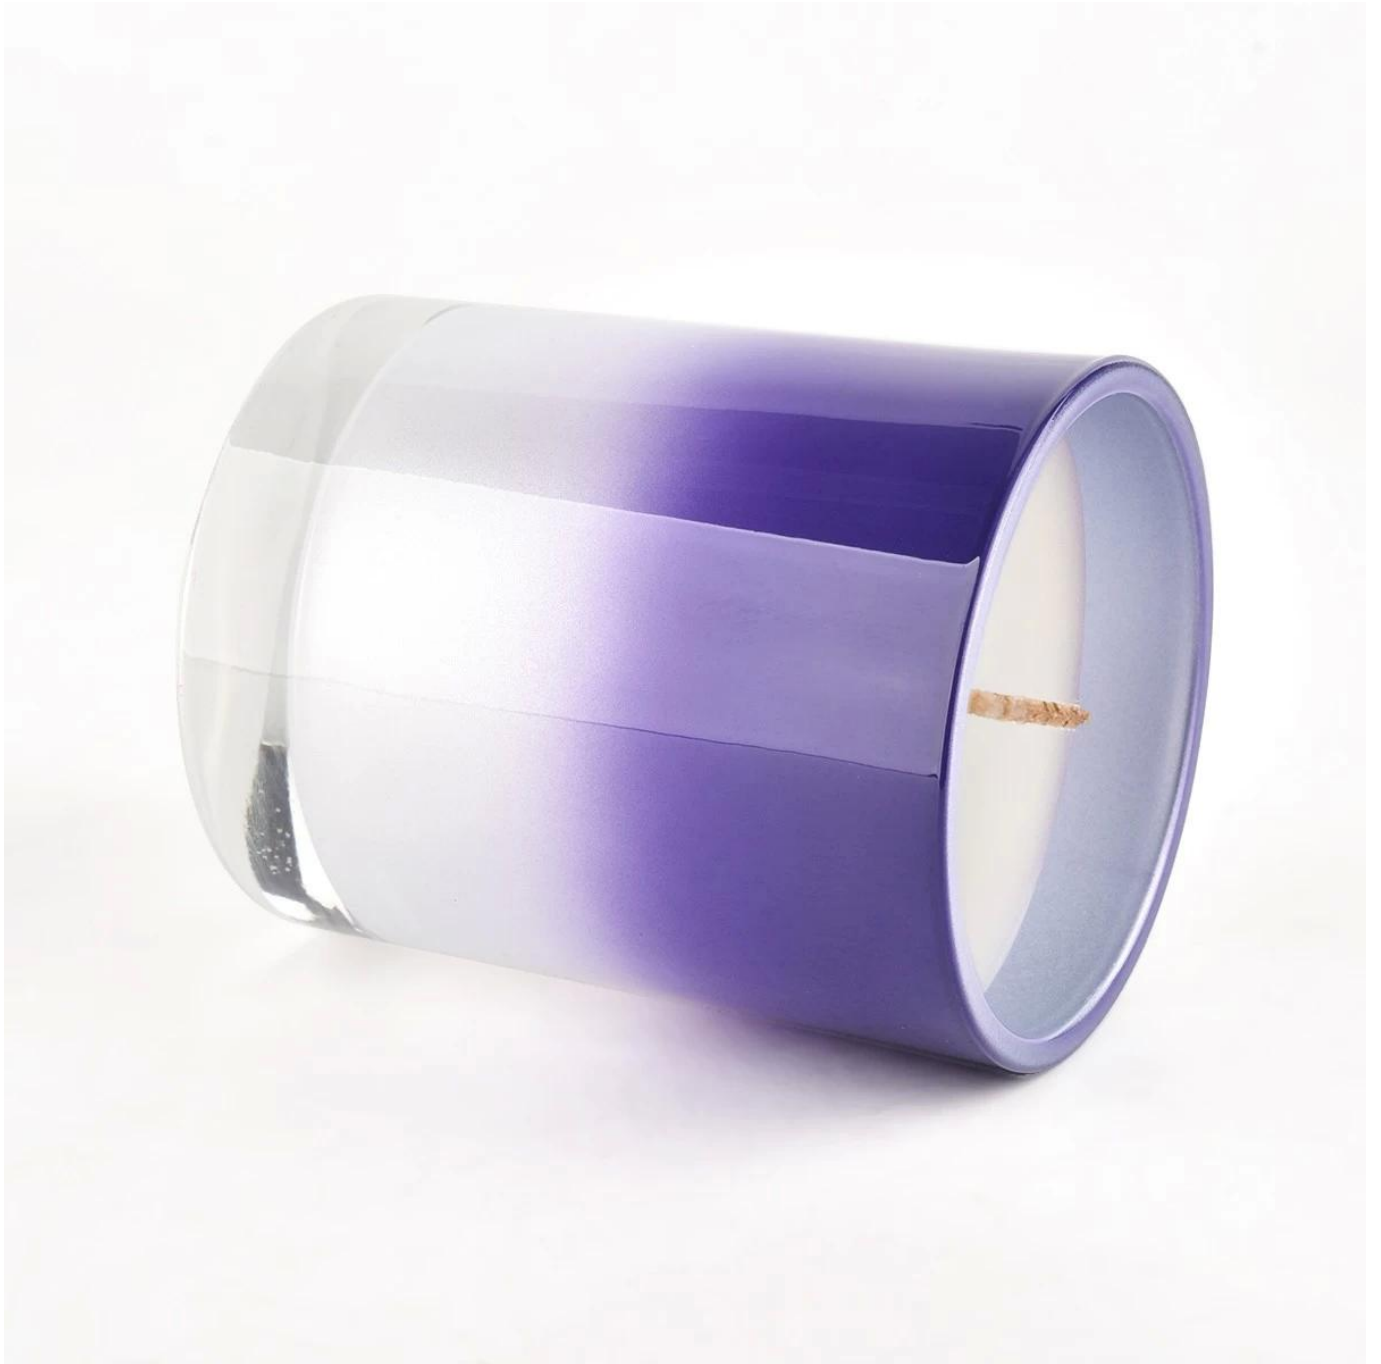

81mm

98mm

76mm

Size: 300ml  
Fill wax: 8.4oz

Iqela le-Sunny Glassware kunye ne-Ofisi

Umboniso womzi-mveliso