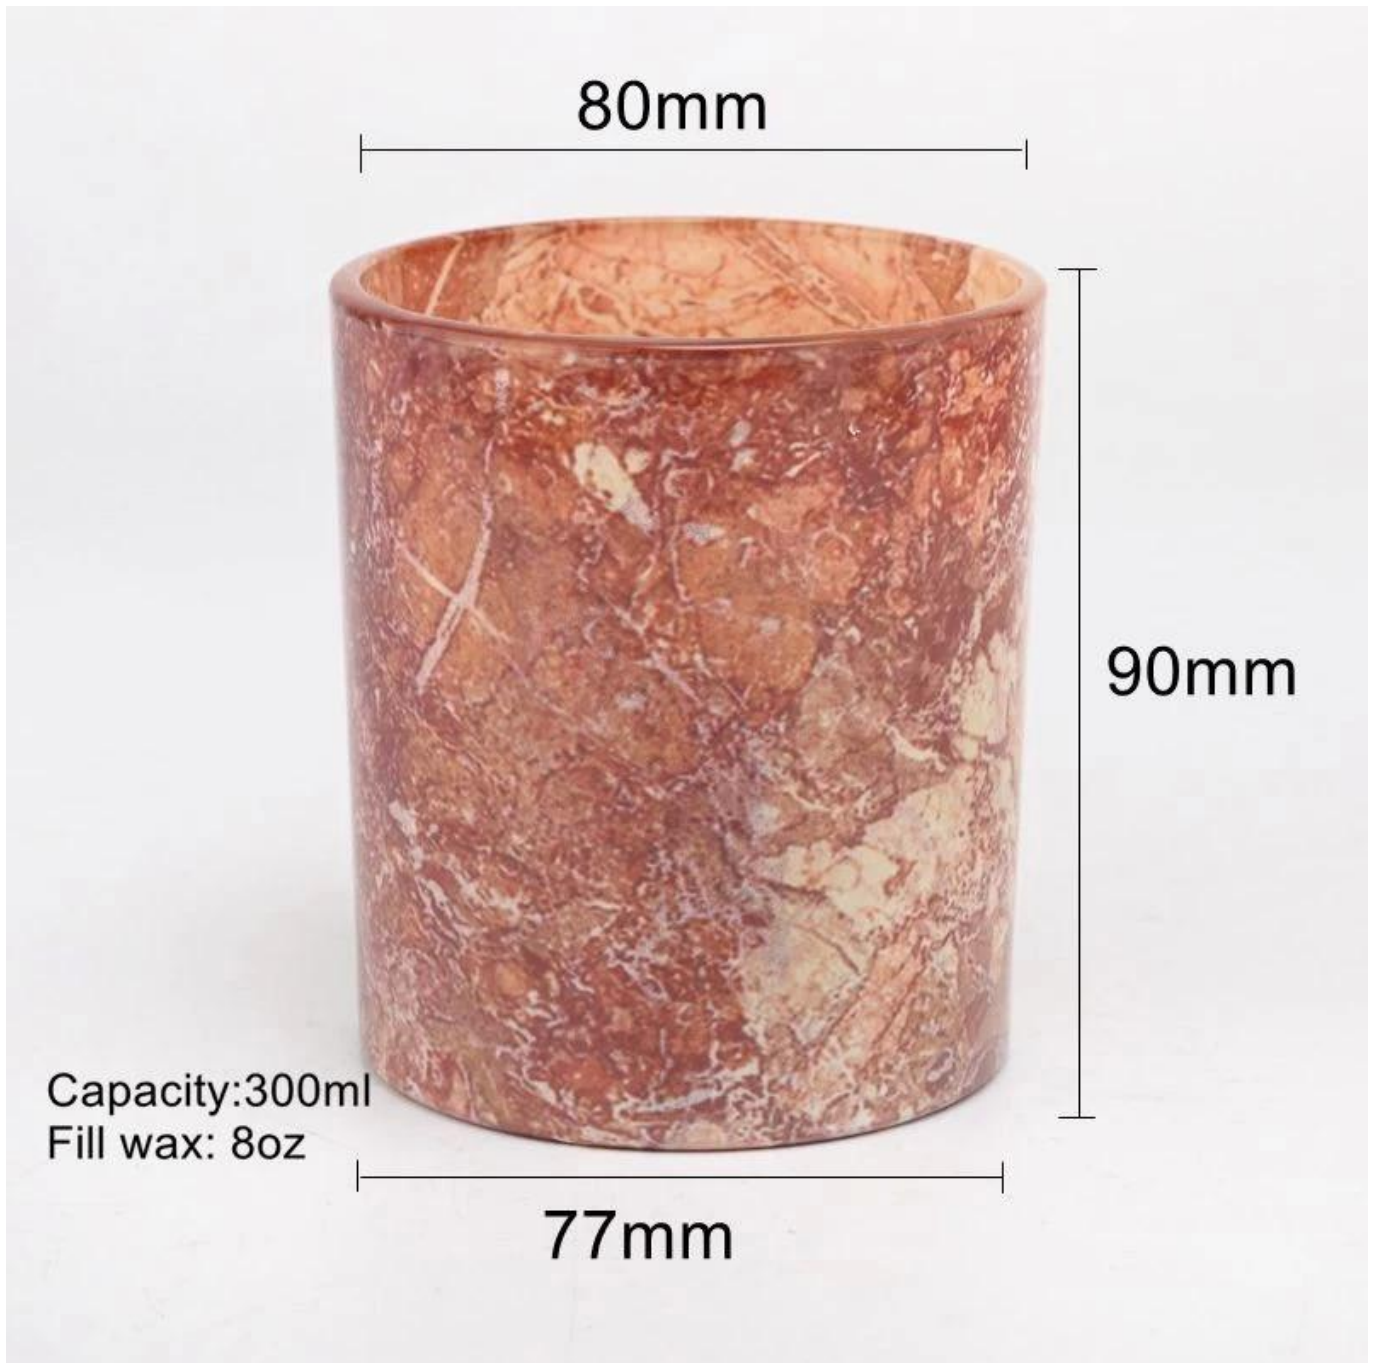

8oz glass candle jar
thermal transfer printing

ubukhulu: 3.15x3.54 "

ingabamba i-8-9oz wax

[Iqela le-Sunny Glassware kunye ne-Ofisi](#)

Umboniso womzi-mveliso

FACTORY

There are about 20000 square meters in our factory which was built in 1992 year; Superior quality and high efficiency can be guranteed.