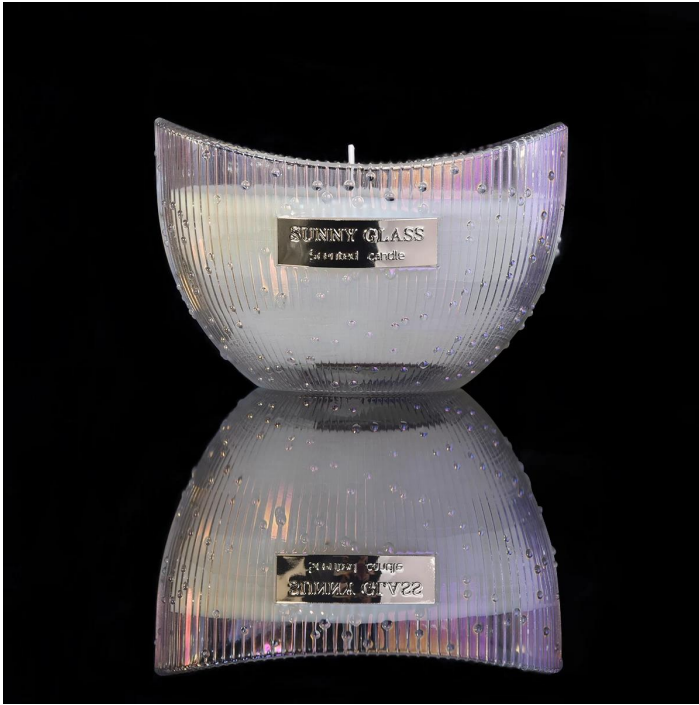

Iridescent decoration boat shape glass candle holder from Sunny Glassware

## Candle Jars Description

---

Iridescent decoration boat shape glass candle holder from Sunny Glassware

- . Designed by award winning professional in SG
- . Got NEST Fragrances highly admiration
- . Friend or business relationship gift
- . Relaxation and romantic life