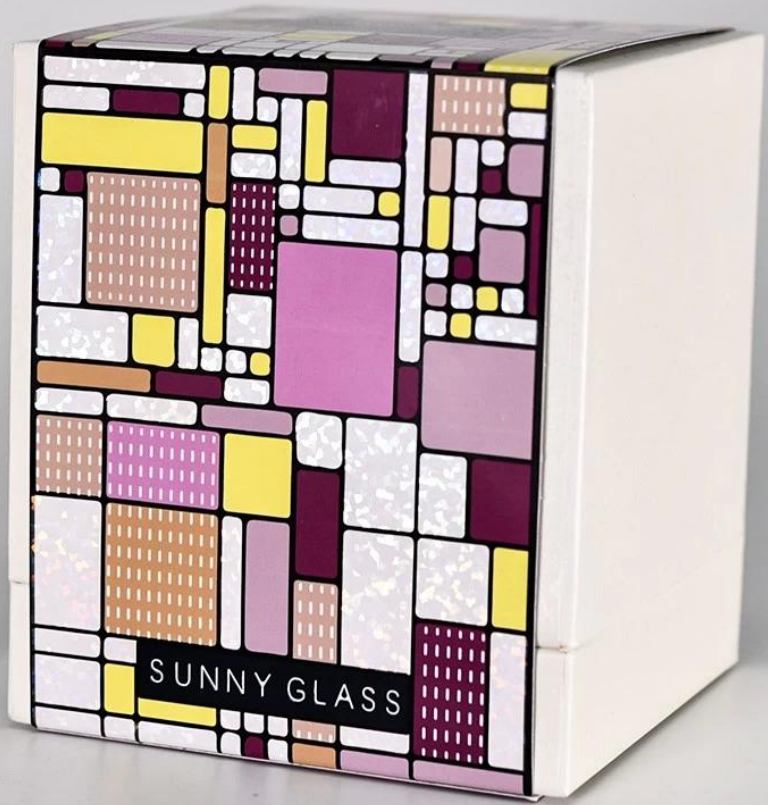

*Sunny Glass*

SCENTED CANDLE

7 OZ / SOY WAX CANDLE

**Iqela le-Sunny Glassware kunye ne-Ofisi**

---