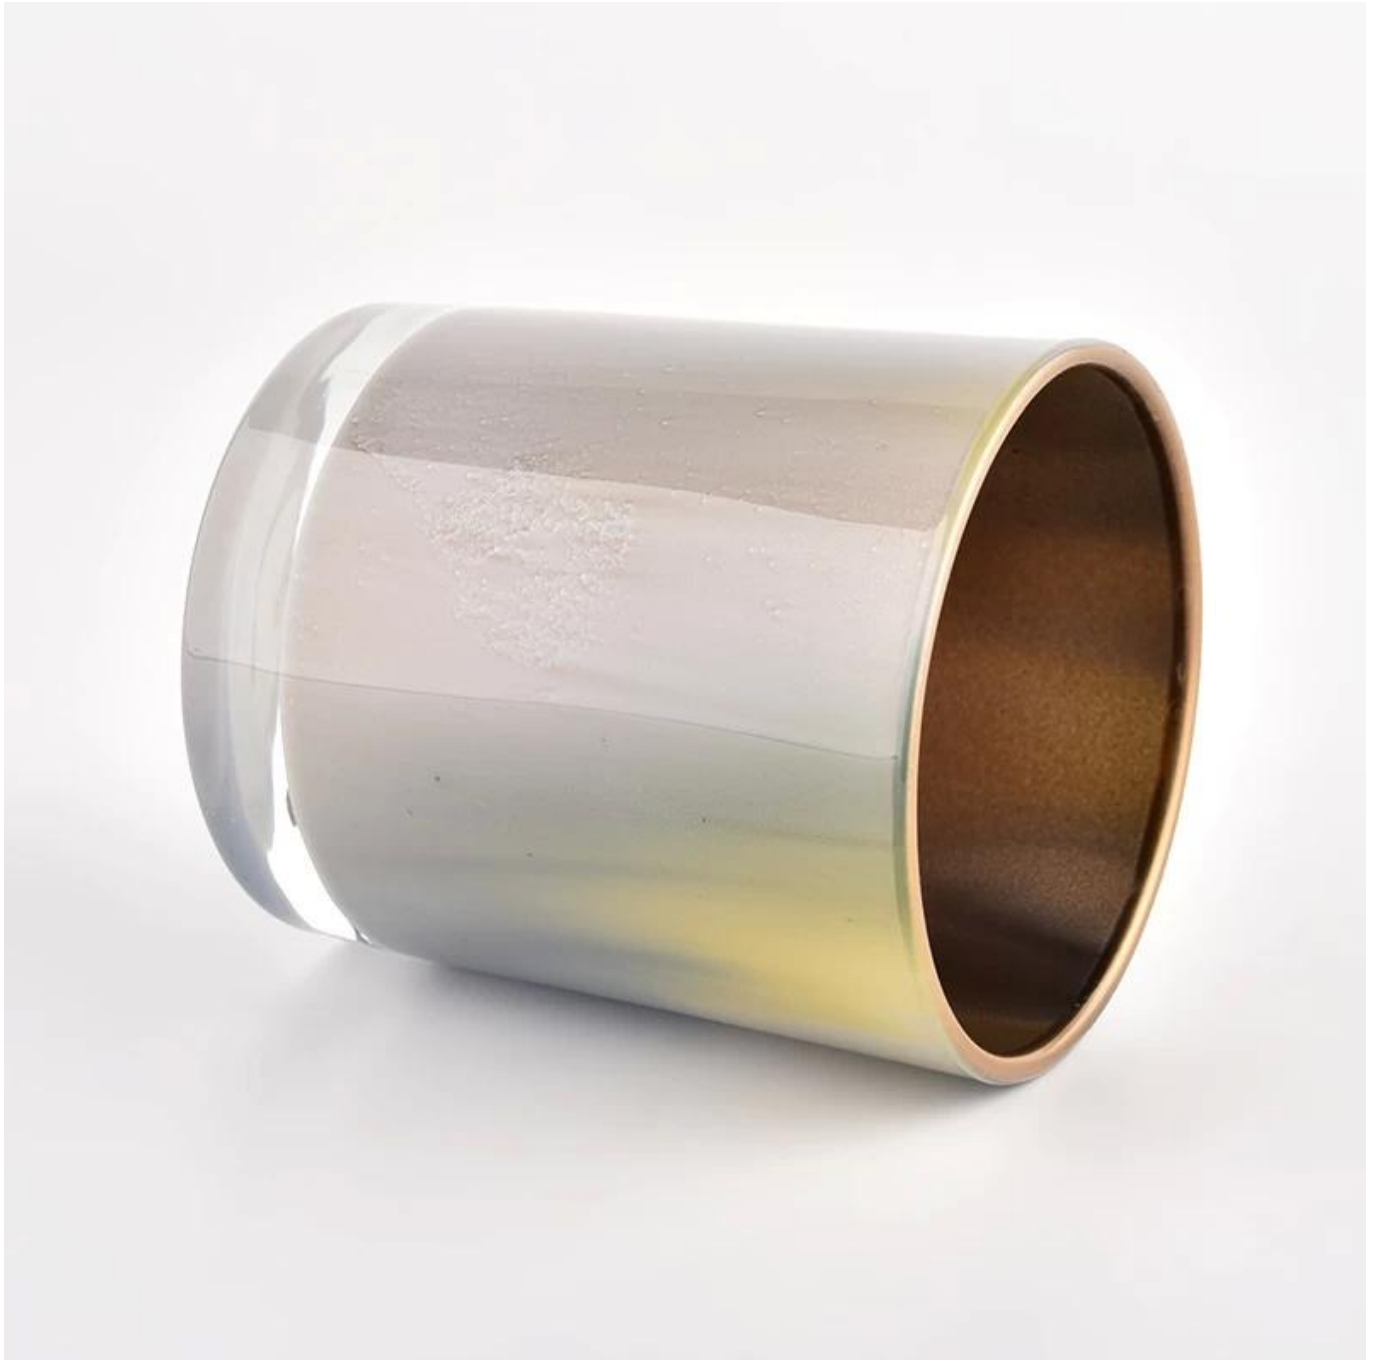

ubukhulu: 3.15x3.54 "

ingabamba i-8-9oz wax

ukupeyinta ngesandla kwenza yonke into ngomzobo ocacileyo

8oz glass candle jar
milk painting with metallic color

D3.15'xH3.54'

Fill wax: 8oz

- * multiple colors options
- * moq: 5000 pcs
- * can made custom color