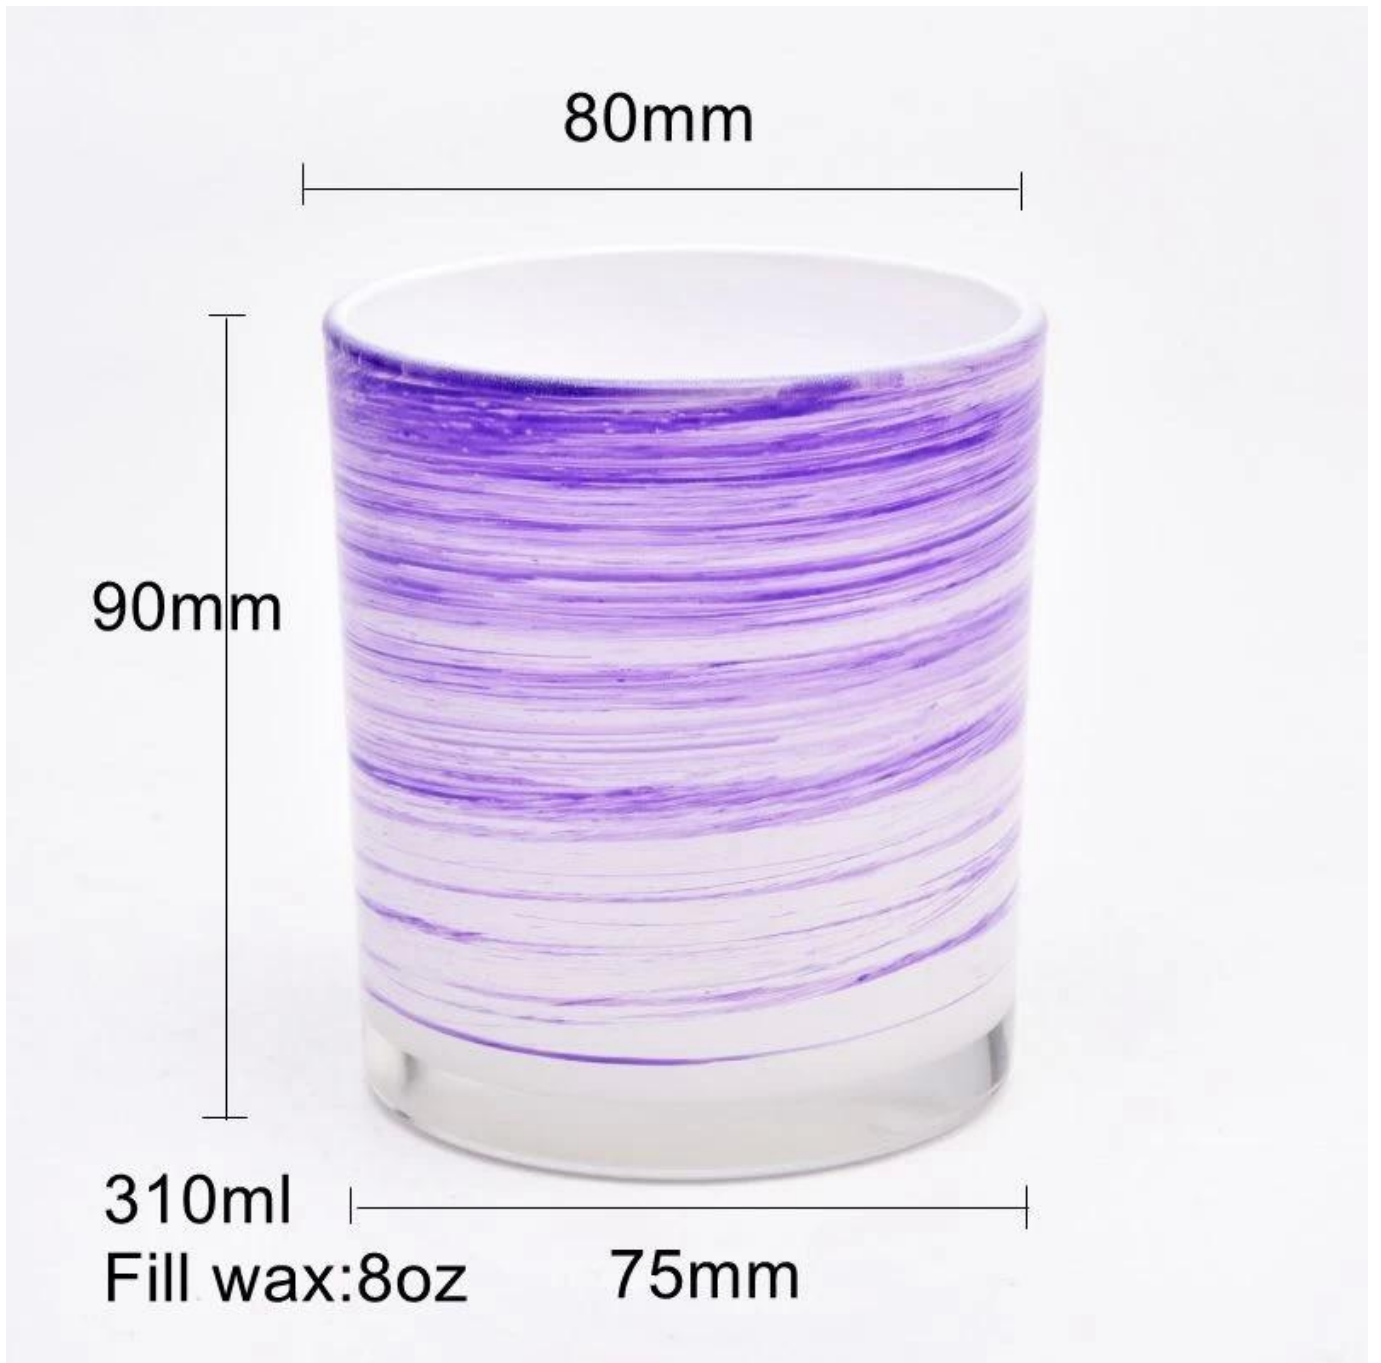

## Stripe Paint Glass Candle Jar

Fill wax: 8oz

MOQ: 3000 pcs

Size: D3.15'xH3.54'

**ubukhulu: 3.15x3.54 "**

**ingabamba i-8-9oz wax**

80mm

90mm

310ml

Fill wax:8oz

75mm

Iqela le-Sunny Glassware kunye ne-Ofisi

---

Umboniso womzi-mveliso