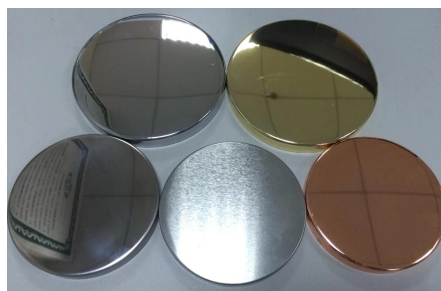

MOQ

3000

More Product Pictures

Izixhobo ezihambelanayo:

Office & Sample Room

I-Glassware eyi-Sunny ngumnikezeli wekhandlela okhokelayo e-China ukusukela nge-1992, iglasi / i-ceramic / ikhonkrithi ingqayi yethu yezimbiza njlnjl.