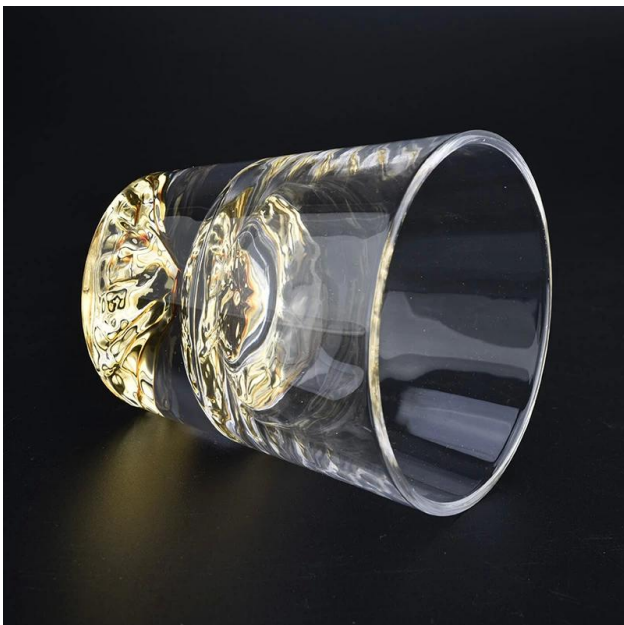

Uloyilo oluguqukayo oluqhelekileyo luvumela imakethi yakho ukuba ikhule ngokukhawuleza

Into No. :Sgjd20052511
I-Dia: 80mm
ICA yeCA: 75mm
Ukuphakama: 90mm
Ubunzima: i-310g
Umthamo: 295ml
(inokubamba i-8Oz yax)
I-Moq: i-3000pcs

Uyilo lwesiko kunye nobukhulu obahlukeneyo obufumanekayo

Ngenkxaso yethu eqinileyo, abathengi bethu bayakhula ngokukhawuleza, kwiilebhu ezincinci kwiinkokheli zeshishini.