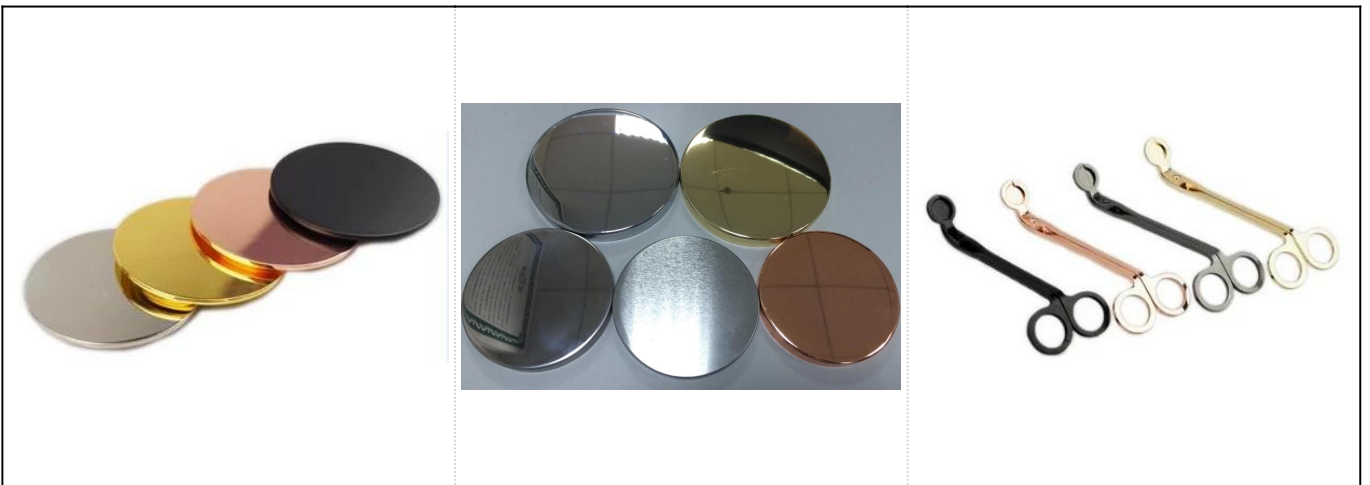

Izixhobo ezihambelanayo: