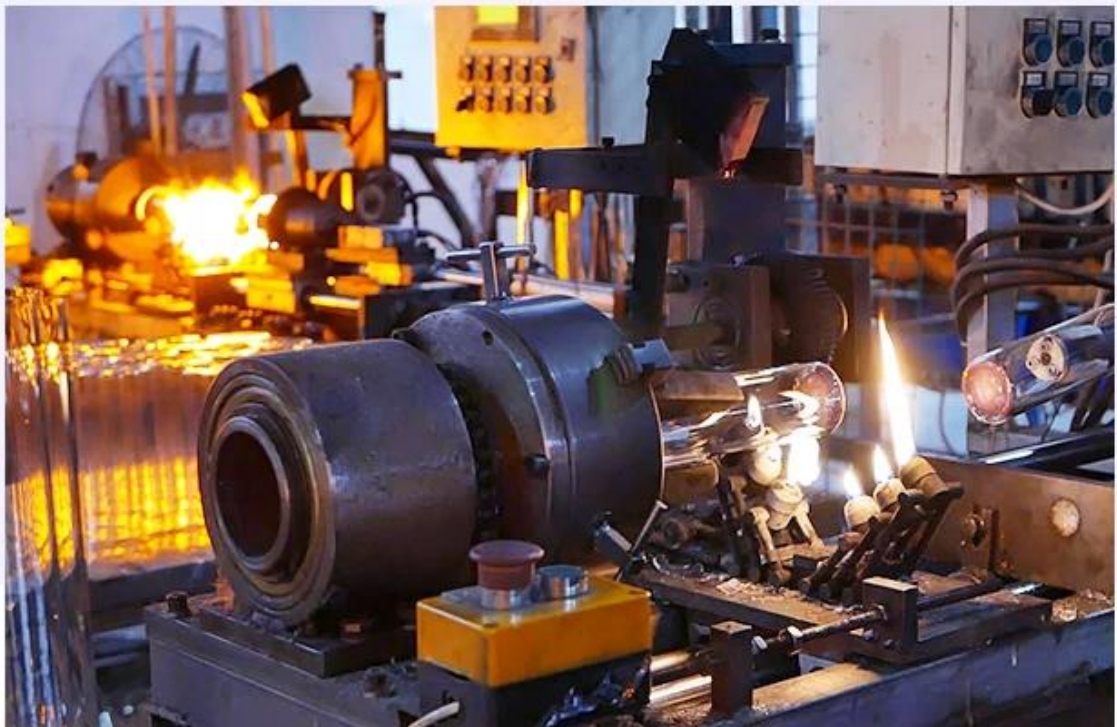

Umboniso womzi-mveliso

FACTORY

There are about 20000 square meters in our factory which was built in 1992 year; Superior quality and high efficiency can be guaranteed.

Inkqubo yezandla

PROCESS CRAFTS

1、 Raw Material